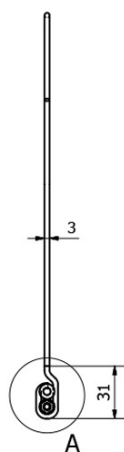

# FROMT TOUCH Above Mirror LED Light 47cm, 7W, Touch sensor, aluminum

Order code: ED547

Size  
Width: 470 mm

Properties  
Material: Aluminum  
Warranty: 2 years

## Technical sheet

A (2 : 1)