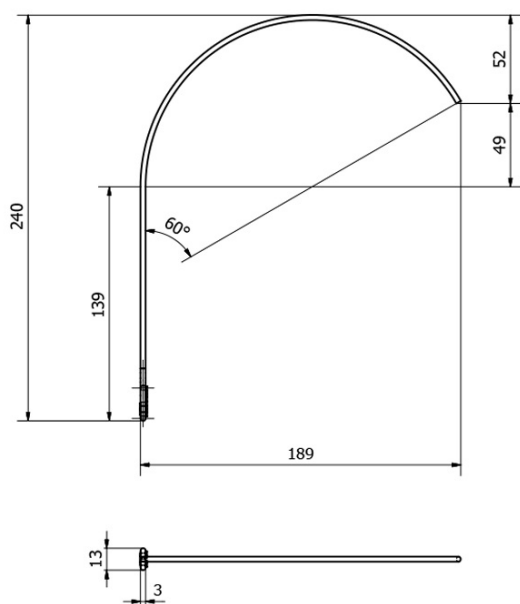

# FROMT TOUCH Above Mirror LED Light 47cm, 7W, Touch sensor, aluminum

Order code: ED547

Size  
Width: 470 mm

Properties  
Material: Aluminum  
Warranty: 2 years

## Technical sheet

A (2 : 1)