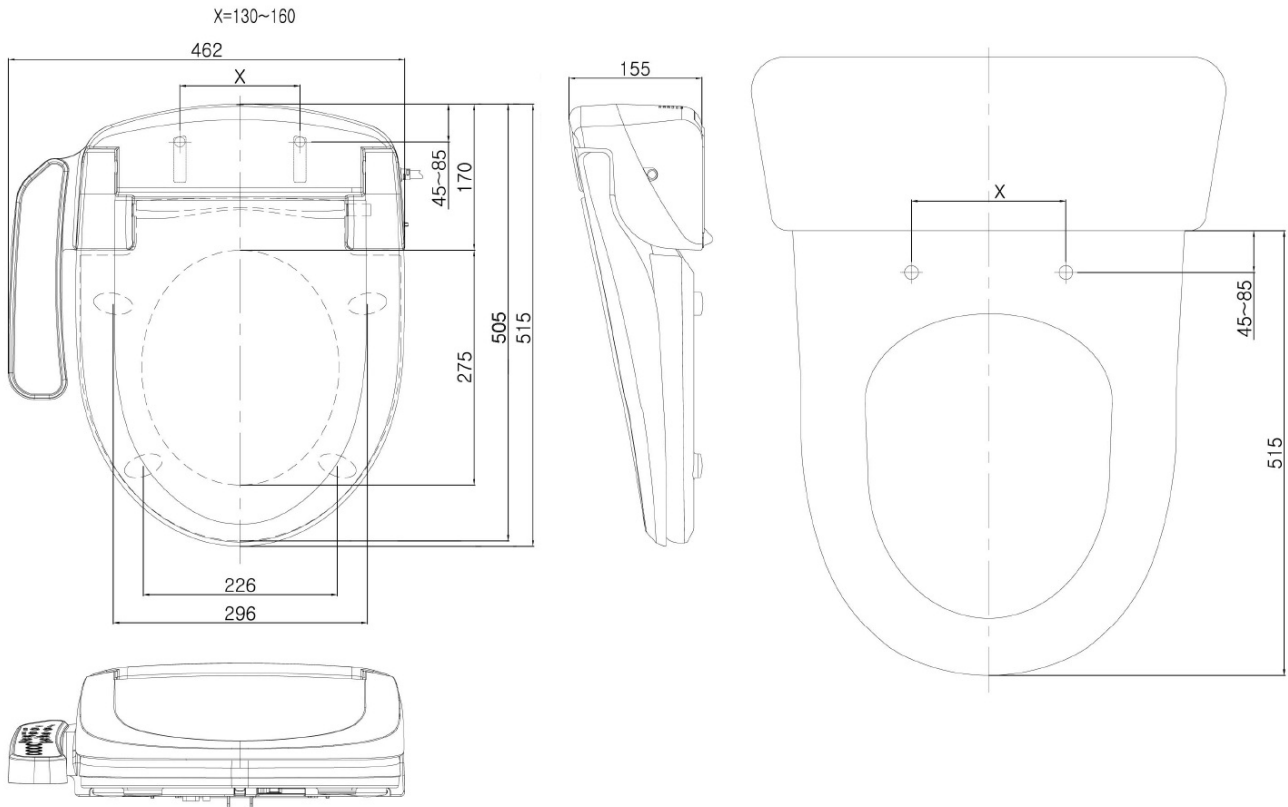

BLOOMING EKO electronic bidet

Order code: NB-1120D

Basic information

Brand: Aqualine

Properties

Colour: White
Material: Polypropylen
Shape: D-shape
Equipment: Soft Close (slow closing)
Weight / Piece: 7.0 kg
Packaging: 1 Piece
Warranty: 2 years

Spare parts

BLOOMING EKO stops set (Order code: NDNB1160-121)

BLOOMING EKO mounting base (Order code: NDNB1120-017)

BLOOMING nozzle (Order code: NDNB0998)

BLOOMING EKO PLUS PCB base plate (Order code: NDNB1160-08)

Technical sheet

Option A

Option B

-  Electrical outlet
-  Cold water connection