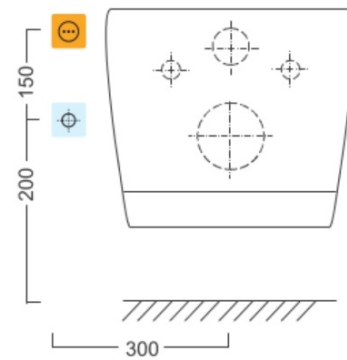

Technical sheet

Option A

Option B

-  Electrical outlet
-  Cold water connection