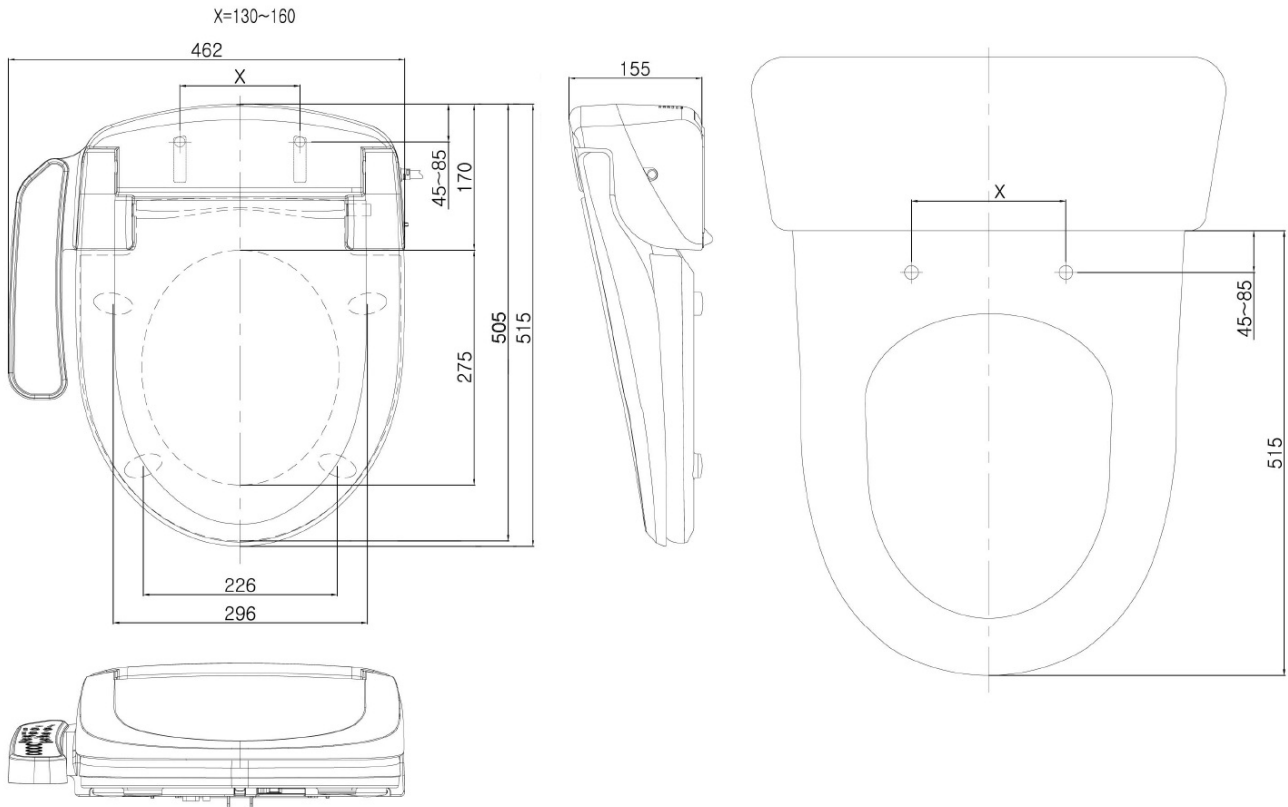

Option A

Option B

Technical sheet