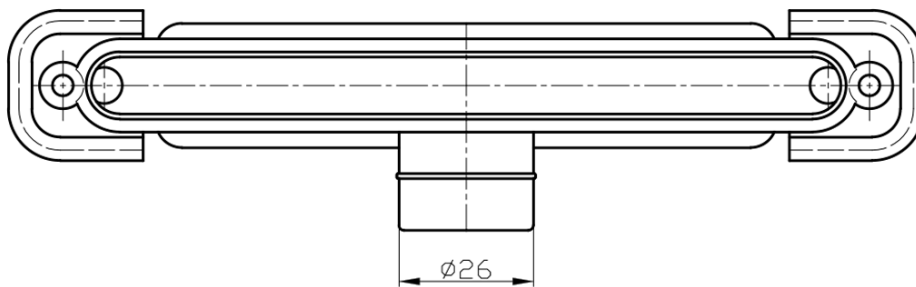

**CUT bath overflow slot 170x24mm, click-clack waste plug, chrome**

**Order code:** PC1089

**Size**

**Width:** 170 mm

**Height:** 24 mm

**Properties**

**Colour:** Chrome

**Material:** Plastic

**Warranty:** 2 years

**Technical sheet**

VRUT 3.5x16

P-10030-4

P-10030-1

VRUT 3.5x25

G-10030-3

P-10030-2