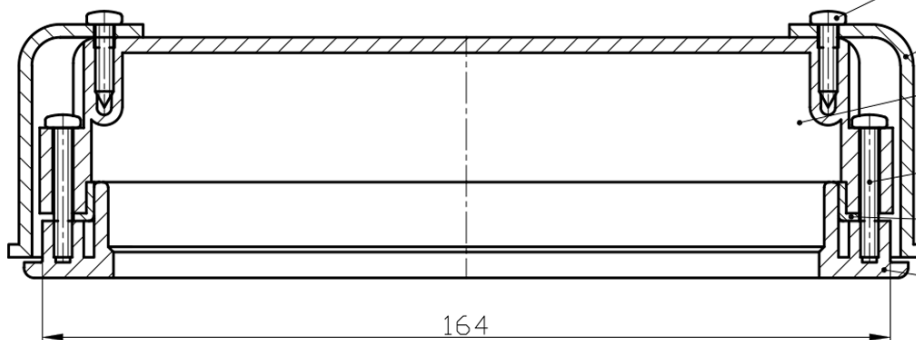

**CUT bath overflow slot 170x24mm, click-clack waste plug, chrome**

**Order code:** PC1089

**Size**

**Width:** 170 mm

**Height:** 24 mm

**Properties**

**Colour:** Chrome

**Material:** Plastic

**Warranty:** 2 years

**Technical sheet**

VRUT 3.5x16

P-10030-4

P-10030-1

VRUT 3.5x25

G-10030-3

P-10030-2