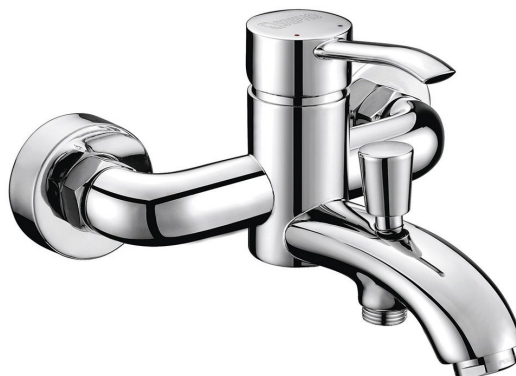

Order code: LK10

## Size

Depth: 189 mm

## Properties

Colour: Chrome

Material: Brass

Shape: Circular

Installation: Wall-mounted 150 mm

Type of control: Lever

Type of diverter: Pressure with locking

Cartridge diameter: 35 mm

## Spare parts

NEOPERL Aerator with tilting strainer, Male Tap Aerator M24x1, chrome (Order code: AERGIR)

Male Tap Aerator M24x1, chrome (Order code: 3070.200)

Set of S-Unions 1/2" x 3/4" pair (Order code: ET654)