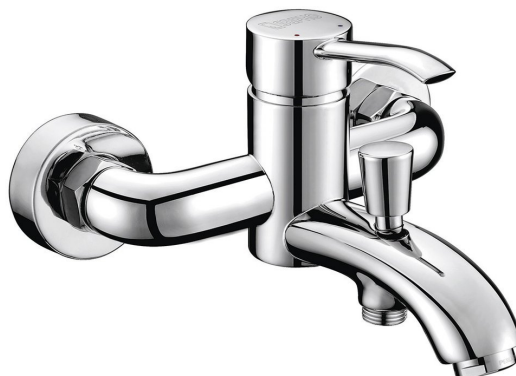

Order code: LK10

Basic information

Brand: Sapho

Series: LUKA

Size

Depth: 189 mm

Properties

Colour: Chrome

Material: Brass

Shape: Circular

Installation: Wall-mounted 150 mm

Type of control: Lever

Type of diverter: Pressure with locking

Cartridge diameter: 35 mm

Weight / Piece: 2.12 kg

Packaging: 1 Piece

Warranty: 6 years

Spare parts

NEOPERL Aerator with tilting strainer, Male Tap Aerator M24x1, chrome (Order code: AERGIR)

Replacement Cartridge (Order code: 521601)

Male Tap Aerator M24x1, chrome (Order code: 3070.200)

NEOPERL water-saving aerator 3,8 l/min, external thread M24x1, chrome (Order code: 3073.103)

NEOPERL Anticalc Aerator Nozzle M24x1, chrome (Order code: AER1G)

NEOPERL water-saving aerator 6 l/min, external thread M24x1, chrome (Order code: 3073.106)