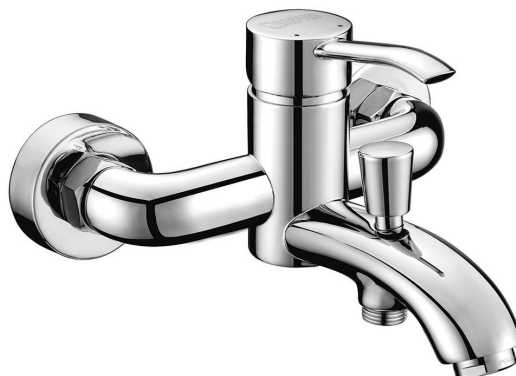

Order code: LK10

## Size

Depth: 189 mm

## Properties

Colour: Chrome

Material: Brass

Shape: Circular

Installation: Wall-mounted 150 mm

Type of control: Lever

Type of diverter: Pressure with locking

Cartridge diameter: 35 mm

## Spare parts

NEOPERL Aerator with tilting strainer, Male Tap Aerator M24x1, chrome (Order code: AERGIR)

Diverter with remote for bath mixer, chrome (Order code: NDLK10)

Male Tap Aerator M24x1, chrome (Order code: 3070.200)