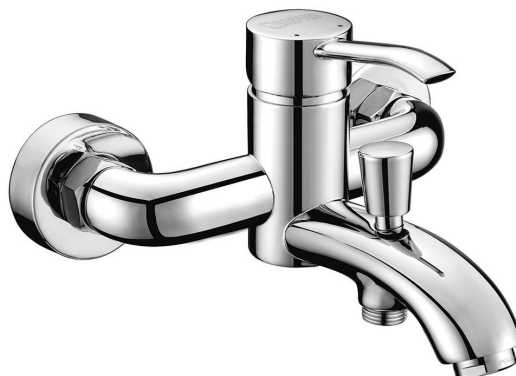

Order code: LK10

Basic information

Brand: Sapho

Series: LUKA

Size

Depth: 189 mm

Properties

Colour: Chrome

Material: Brass

Shape: Circular

Installation: Wall-mounted 150 mm

Type of control: Lever

Type of diverter: Pressure with locking

Cartridge diameter: 35 mm

Weight / Piece: 2.12 kg

Packaging: 1 Piece

Warranty: 6 years

Spare parts

NEOPERL Aerator with tilting strainer, Male Tap Aerator M24x1, chrome (Order code: AERGIR)

Diverter with remote for bath mixer, chrome (Order code: NDLK10)

Male Tap Aerator M24x1, chrome (Order code: 3070.200)

Set of S-Unions 1/2" x 3/4" pair (Order code: ET654)

NEOPERL Anticalc Aerator Nozzle M24x1, chrome (Order code: AER1G)

Replacement Cartridge (Order code: 521601)

Technical sheet