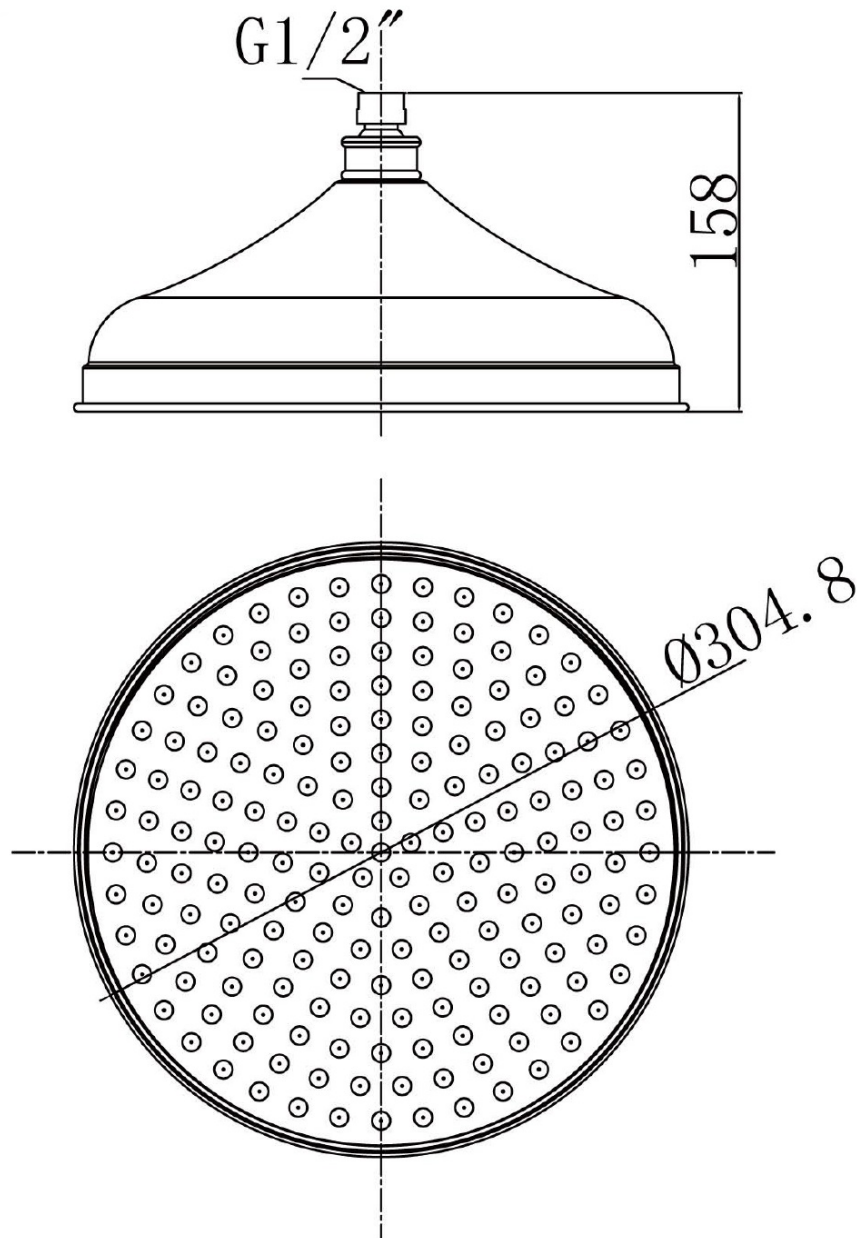

Technical sheet

181pcs nozzles