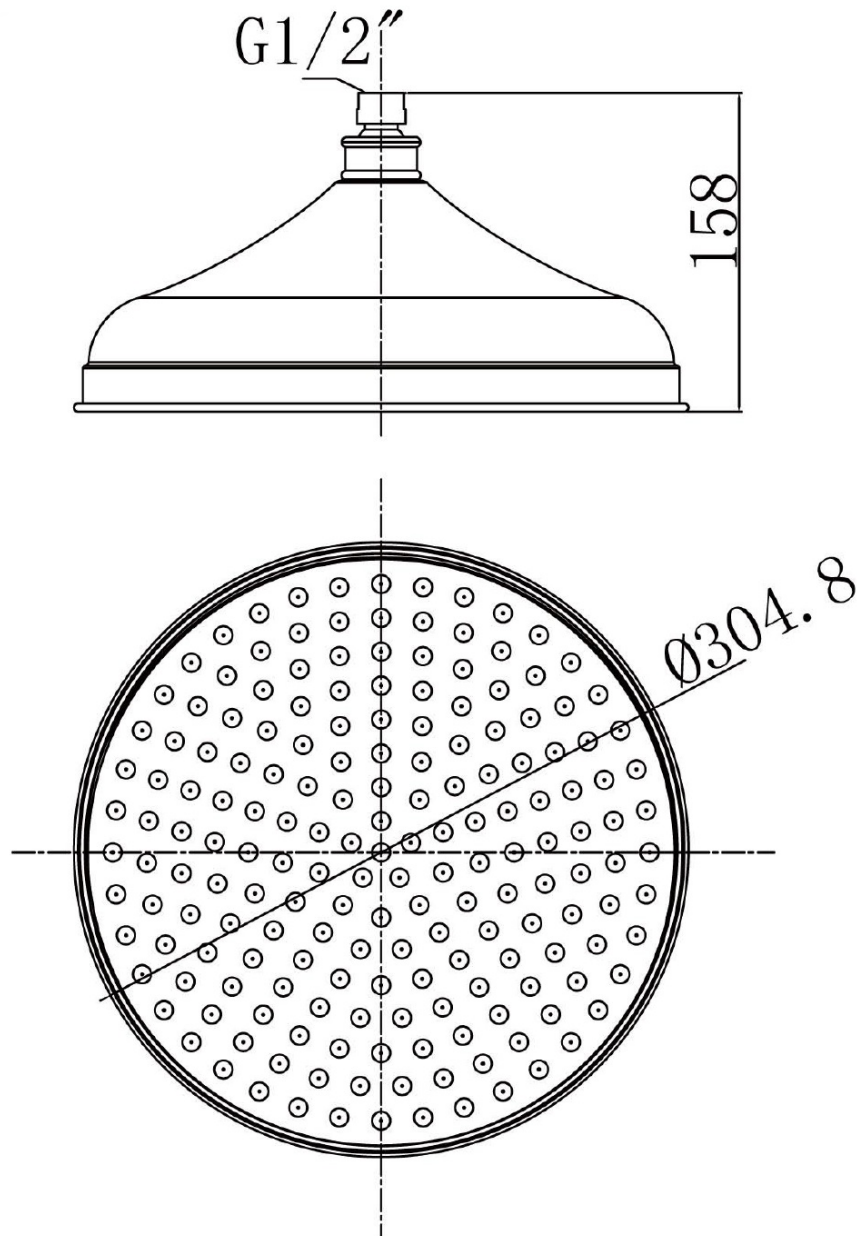

Technical sheet

181pcs nozzles