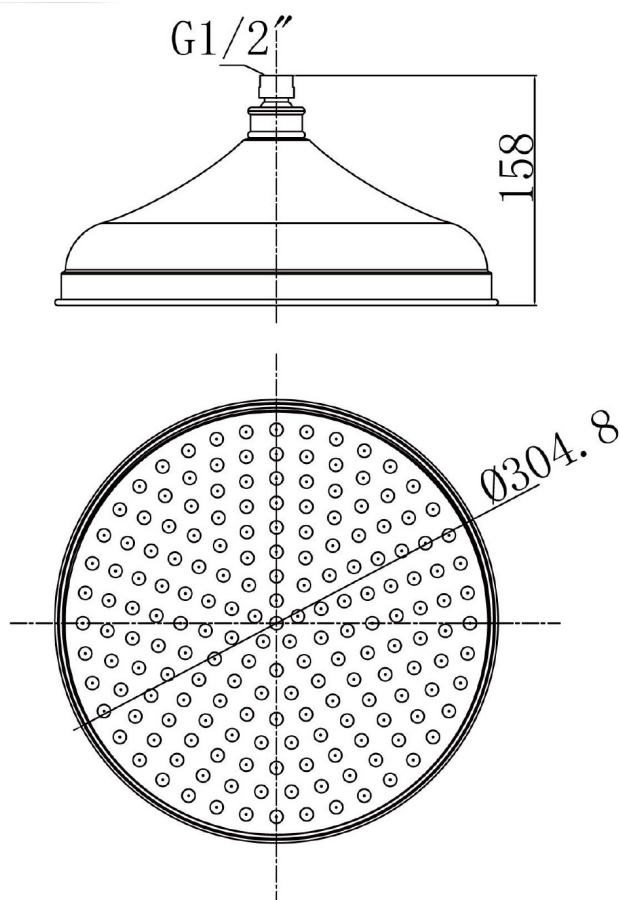

RETRO head shower, dia. 305mm, chrome

 **SAPHO**

Order code: AQ785

Size

Diameter: 305 mm

Height: 158 mm

Properties

Colour: Chrome

Material: Brass

Warranty: 2 years

Technical sheet

181pcs nozzles