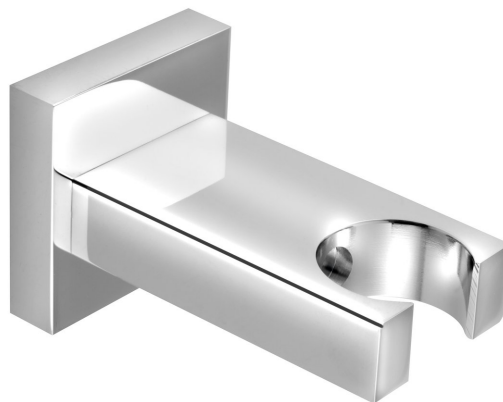

Shower Head Wall Mounted Bracket , chrome

Order code: AQ586

Basic information

Brand: Sapho

Size

Width: 44 mm

Height: 44 mm

Depth: 75 mm

Properties

Colour: Chrome

Material: Brass

Shape: Square

Installation: Wall-mounted

Equipment: Fixed

Weight / Piece: 0.27 kg

Packaging: 1 Piece

Warranty: 2 years

Spare parts

UAK 6 bathroom accessories fixing kit, screw 4,5x60 (Order code: 40015)