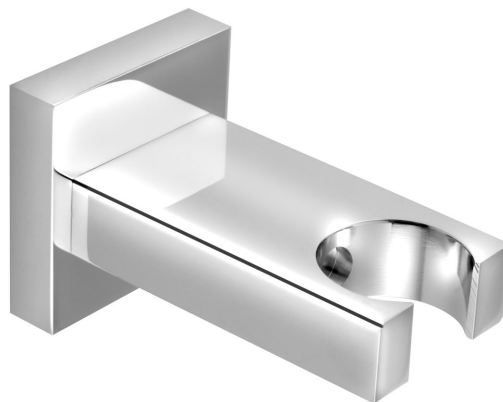

Shower holder, square, chrome

Order code: AQ586

Basic information

Brand: Sapho

Size

Width: 44 mm

Height: 44 mm

Depth: 75 mm

Properties

Colour: Chrome

Material: Brass

Shape: Square

Installation: Wall-mounted

Equipment: Fixed

Weight / Piece: 0.27 kg

Packaging: 1 Piece

Warranty: 2 years

Spare parts

UAK 6 bathroom accessories fixing kit, screw 4,5x60 (Order code: 40015)