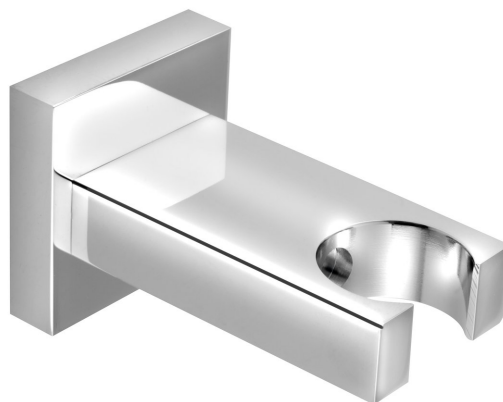

Shower Head Wall Mounted Bracket , chrome

Order code: AQ586

Size

Width: 44 mm

Height: 44 mm

Depth: 75 mm

Properties

Colour: Chrome

Material: Brass

Warranty: 2 years