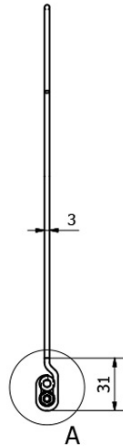

**FROMT LED Above Mirror LED Light 102cm, 15W,  
aluminum**

**Order code:** ED899

**Basic information**

**Brand:** Sapho  
**Series:** FROMT

**Size**

**Width:** 1020 mm

**Properties**

**Material:** Aluminum  
**Type of Light:** LED  
**Light Control:** Not included  
**Electrical protection:** IP67  
**Voltage:** 230 V  
**Power input:** 15 W  
**LED colour:** Daily white (4 000 - 5 000 K)  
**Luminosity:** 1100 lm  
**Weight / Piece:** 0.79 kg  
**Packaging:** 1 Piece  
**Warranty:** 2 years

FROMT LED Above Mirror LED Light 102cm, 15W,  
aluminum

Technical sheet

A (2 : 1)