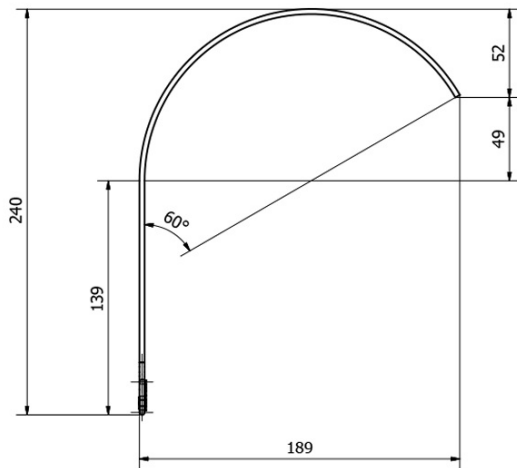

**FROMT LED Above Mirror LED Light 102cm, 15W,  
aluminum**

**Order code:** ED899

**Basic information**

**Brand:** Sapho  
**Series:** FROMT

**Size**

**Width:** 1020 mm

**Properties**

**Material:** Aluminum  
**Type of Light:** LED  
**Light Control:** Not included  
**Electrical protection:** IP67  
**Voltage:** 230 V  
**Power input:** 15 W  
**LED colour:** Daily white (4 000 - 5 000 K)  
**Luminosity:** 1100 lm  
**Weight / Piece:** 0.79 kg  
**Packaging:** 1 Piece  
**Warranty:** 2 years

FROMT LED Above Mirror LED Light 102cm, 15W,  
aluminum

Technical sheet

A (2 : 1)