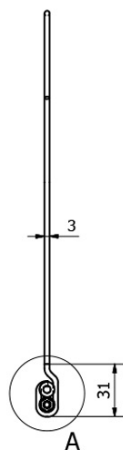

FROMT LED Above Mirror LED Light 77cm, 12W, aluminum

Order code: ED877

Size
Width: 770 mm

Properties
Material: Aluminum
Warranty: 2 years

Technical sheet

A (2 : 1)