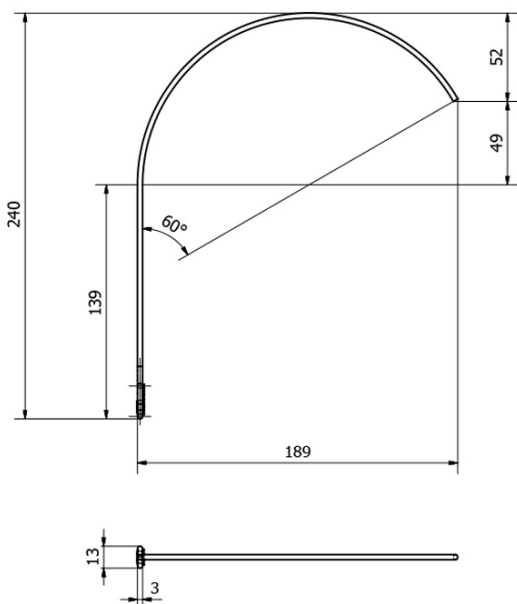

FROMT LED Above Mirror LED Light 77cm, 12W, aluminum

Order code: ED877

Size
Width: 770 mm

Properties
Material: Aluminum
Warranty: 2 years

Technical sheet

A (2 : 1)