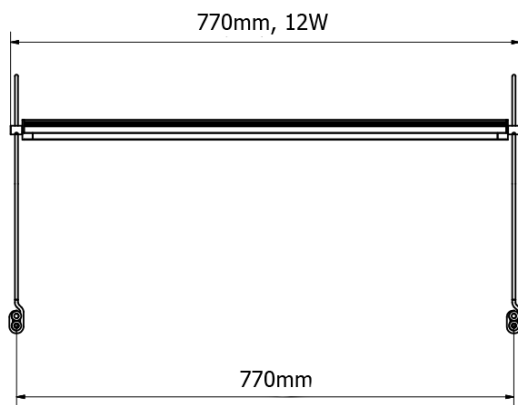

FROMT LED Above Mirror LED Light 77cm, 12W, aluminum

Order code: ED877

Size
Width: 770 mm

Properties
Material: Aluminum
Warranty: 2 years

Technical sheet

A (2 : 1)