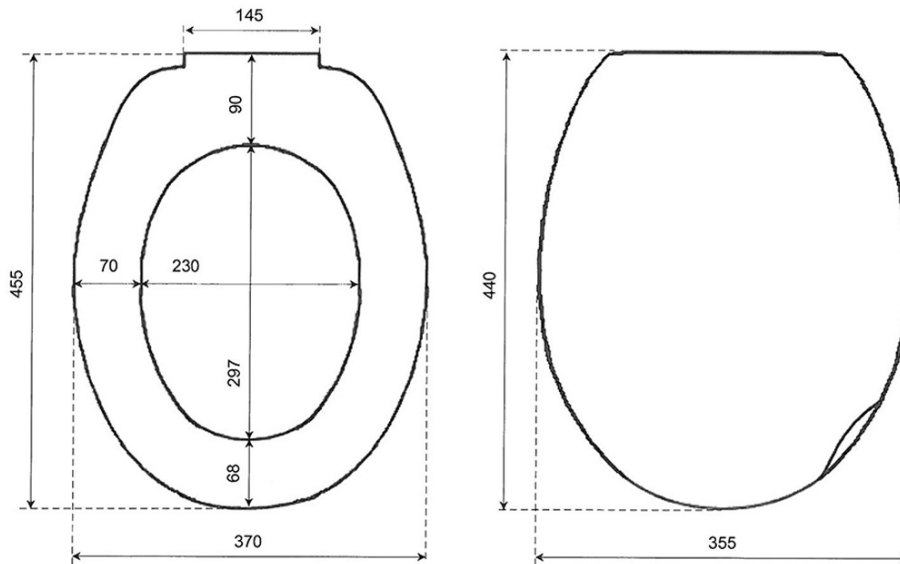

ALICANTE Toilet Seat, white

Order code: ST262

Basic information

Brand: Aqualine

Size

Width: 370 mm

Depth: 455 mm

Properties

Colour: White

Material: Polypropylen

Shape: Round

Weight / Piece: 0.82 kg

Packaging: 1 Piece

Warranty: 2 years

Technical sheet

155 mm.

190-120 mm.

X 4