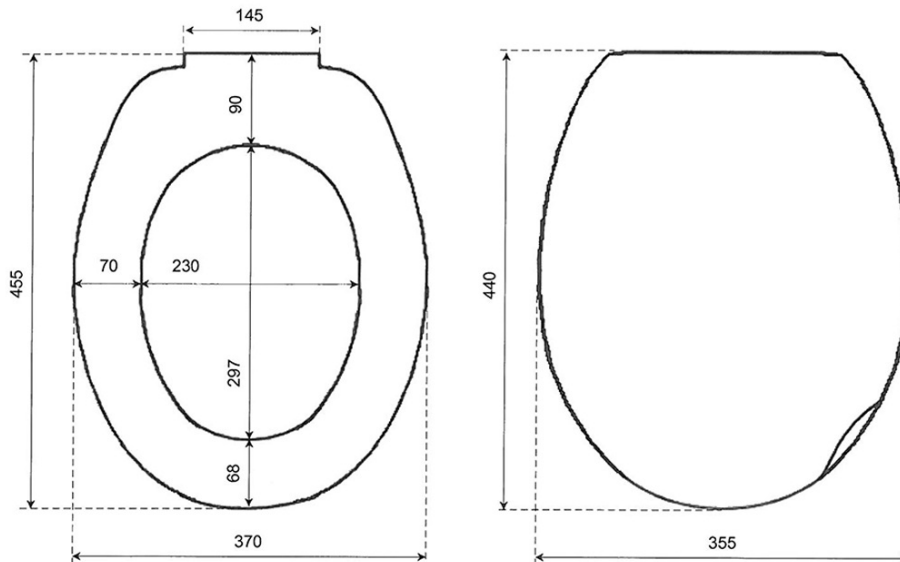

ALICANTE Toilet Seat, white

Order code: ST262

Basic information

Brand: Aqualine

Size

Width: 370 mm

Depth: 455 mm

Properties

Colour: White

Material: Polypropylen

Shape: Round

Weight / Piece: 0.82 kg

Packaging: 1 Piece

Warranty: 2 years

Technical sheet

155 mm.

190-120 mm.

X 4