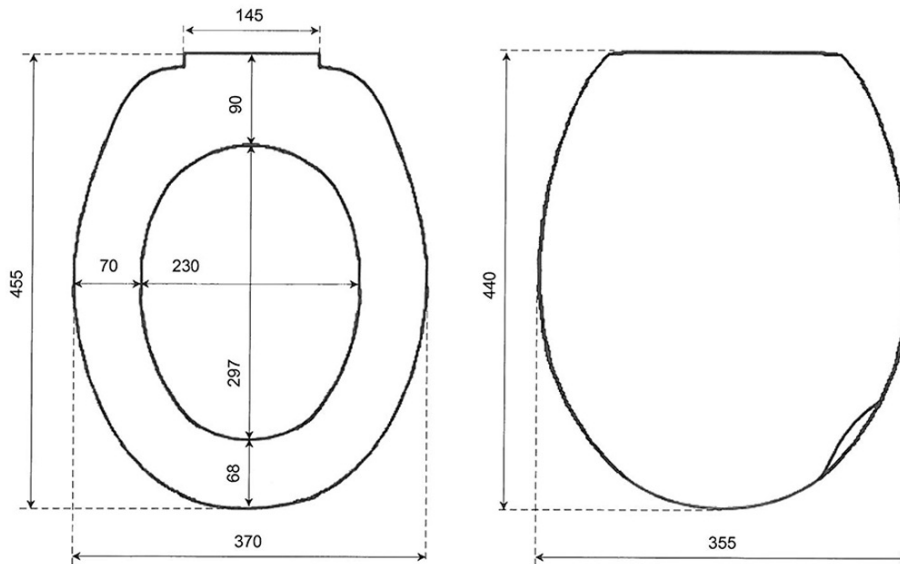

### Size

**Width:** 370 mm

**Depth:** 455 mm

### Properties

**Colour:** White

**Material:** Polypropylen

**Shape:** Round

**Weight / Piece:** 0.82 kg

**Packaging:** 1 Piece

**Warranty:** 2 years

Technical sheet

155 mm.

190-120 mm.

X 4