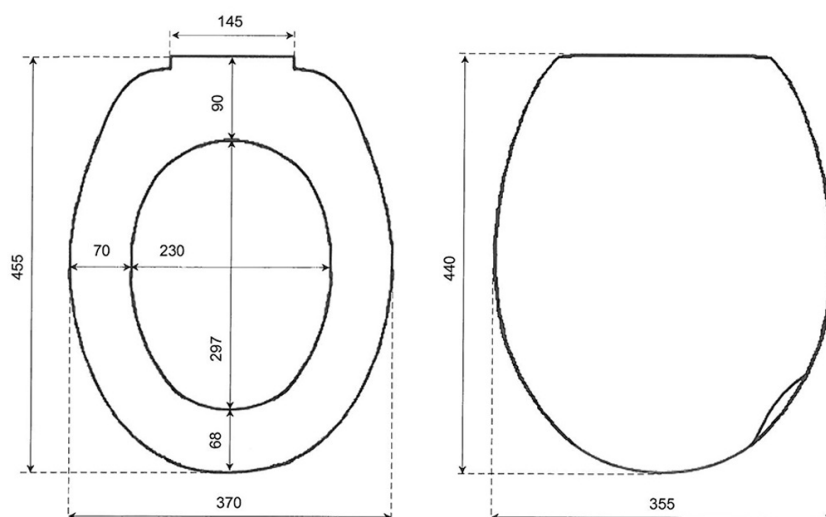

ALICANTE Toilet Seat, white

Order code: ST262

Size

Width: 370 mm

Depth: 455 mm

Properties

Colour: White

Material: Polypropylen

Warranty: 2 years

Technical sheet

155
mm.

190-120
mm.

X 4