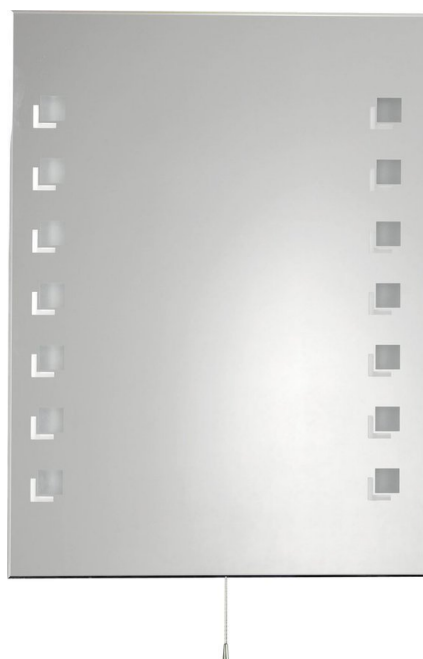

iluminated Mirror 60x80cm

Order code: ATH26

Size

Width: 600 mm

Height: 800 mm

Properties

Material: Aluminum

Warranty: 2 years