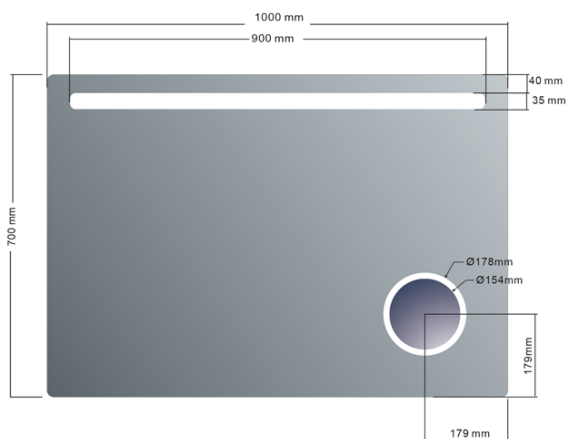

## Size

**Width:** 1000 mm  
**Height:** 700 mm

## Properties

**Mirror type:** Mirrors with integrated cosmetic mirror, illuminated mirrors

**Shape:** Rectangle

**Light Control:** Not included

**Electrical protection:** IP44

**LED colour:** Daily white (4 000 - 5 000 K)

## Technical sheet

DEPTH: 35mm