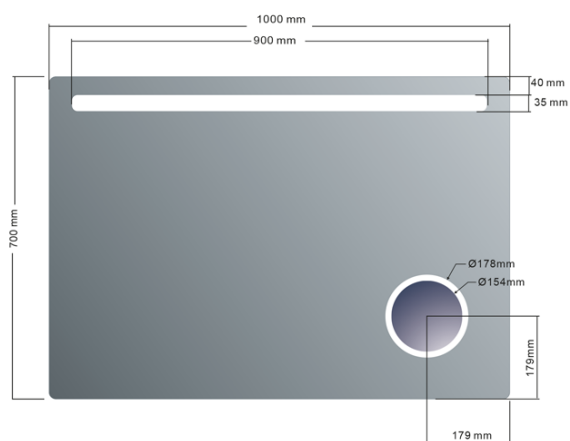

ASTRO mirror with LED lighting 1000x700mm, cosmetic mirror

Order code: MIRL4

Basic information

Brand: Sapho
Series: ASTRO

Size

Width: 1000 mm
Height: 700 mm

Properties

Mirror type: Mirrors with integrated cosmetic mirror, Illuminated mirrors
Shape: Rectangle
Light Control: Not included
Electrical protection: IP44
LED colour: Daily white (4 000 - 5 000 K)
Luminosity: 1071 lm
LED life: 30000 hrs.
Equipment: Corrosion protection
Weight / Piece: 10.65 kg
Packaging: 1 Piece
Warranty: 2 years

Spare parts

LED driver 20W (Order code: SLT20)

ASTRO mirror with LED lighting 1000x700mm, cosmetic mirror

Technical sheet

DEPTH: 35mm