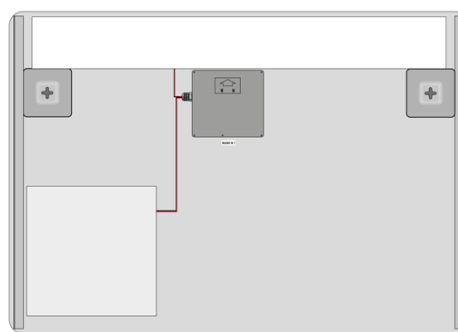

ASTRO mirror with LED lighting 1000x700mm, cosmetic mirror

Order code: MIRL4

Basic information

Brand: Sapho
Series: ASTRO

Size

Width: 1000 mm
Height: 700 mm

Properties

Mirror type: Mirrors with integrated cosmetic mirror, Illuminated mirrors
Shape: Rectangle
Light Control: Not included
Electrical protection: IP44
LED colour: Daily white (4 000 - 5 000 K)
Luminosity: 1071 lm
LED life: 30000 hrs.
Equipment: Corrosion protection
Weight / Piece: 10.65 kg
Packaging: 1 Piece
Warranty: 2 years

Spare parts

LED driver 20W (Order code: SLT20)

ASTRO mirror with LED lighting 1000x700mm, cosmetic mirror

Technical sheet

DEPTH: 35mm