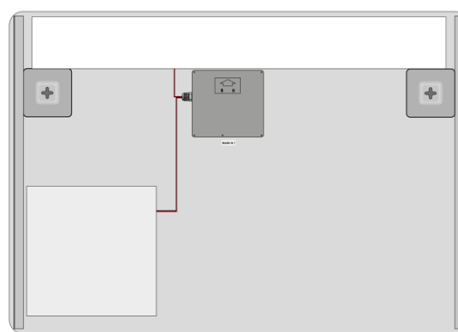

Technical sheet

DEPTH: 35mm