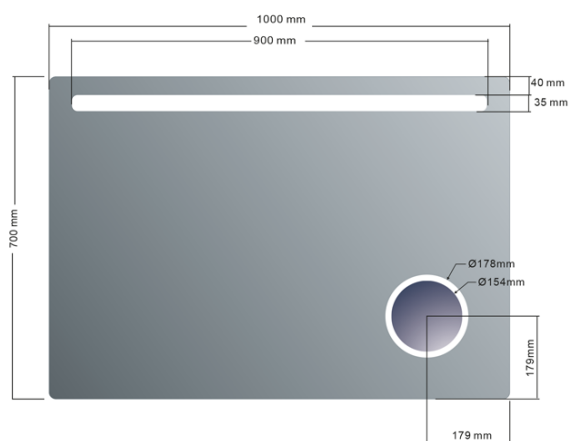

# ASTRO mirror with LED lighting 1000x700mm, cosmetic mirror

Order code: MIRL4

## Size

Width: 1000 mm  
Height: 700 mm

## Properties

Mirror type: Mirrors with integrated cosmetic mirror, Illuminated mirrors  
Shape: Rectangle  
Light Control: Not included  
Electrical protection: IP44  
LED colour: Daily white (4 000 - 5 000 K)  
Luminosity: 1071 lm  
LED life: 30000 hrs.  
Equipment: Corrosion protection  
Weight / Piece: 10.65 kg  
Packaging: 1 Piece  
Warranty: 2 years

## Spare parts

LED driver 20W (Order code: SLT20)

Technical sheet

DEPTH: 35mm