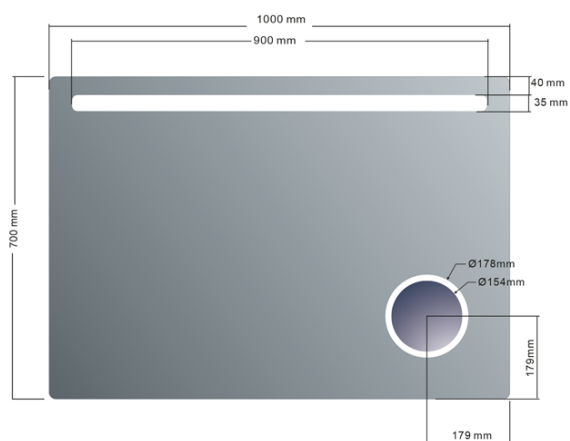

## Size

Width: 1000 mm  
Height: 700 mm

## Properties

Mirror type: Mirrors with integrated cosmetic mirror, Illuminated mirrors

Shape: Rectangle

Light Control: Not included

Electrical protection: IP44

LED colour: Daily white (4 000 - 5 000 K)

Luminosity: 1071 lm

# ASTRO mirror with LED lighting 1000x700mm, cosmetic mirror

## Technical sheet

DEPTH: 35mm