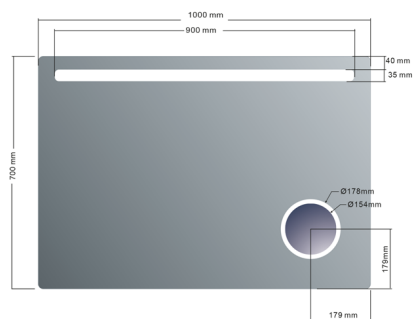

ASTRO mirror with LED lighting 1000x700mm, cosmetic mirror

Order code: MIRL4

Size

Width: 1000 mm

Height: 700 mm

Properties

Warranty: 2 years

Technical sheet

DEPTH: 35mm