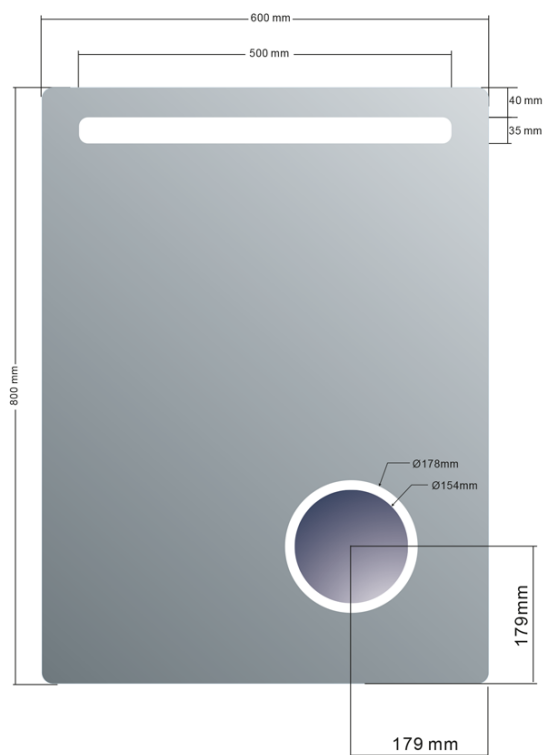

ASTRO mirror with LED lighting 600x800mm, cosmetic mirror

Order code: MIRL2

Basic information

Brand: Sapho
Series: ASTRO

Size

Width: 600 mm
Height: 800 mm

Properties

Mirror type: Mirrors with integrated cosmetic mirror, Illuminated mirrors
Shape: Rectangle
Light Control: Not included
Electrical protection: IP44
LED colour: Daily white (4 000 - 5 000 K)
Luminosity: 798 lm
LED life: 30000 hrs.
Equipment: Corrosion protection
Weight / Piece: 7.3 kg
Packaging: 1 Piece
Warranty: 2 years

Spare parts

LED driver 20W (Order code: SLT20)

Technical sheet

DEPTH: 35mm