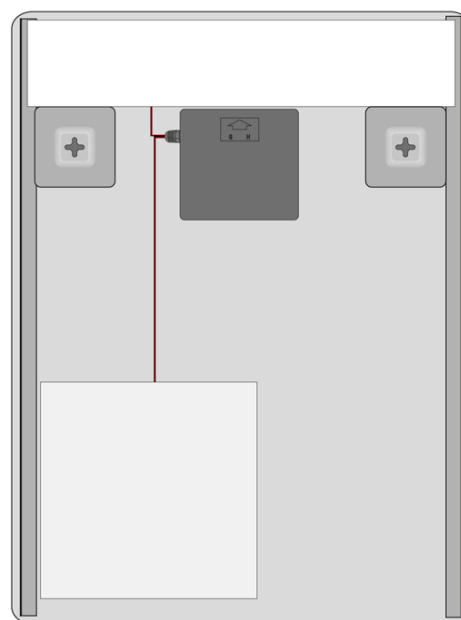

ASTRO mirror with LED lighting 600x800mm, cosmetic mirror

Order code: MIRL2

Basic information

Brand: Sapho
Series: ASTRO

Size

Width: 600 mm
Height: 800 mm

Properties

Mirror type: Mirrors with integrated cosmetic mirror, Illuminated mirrors
Shape: Rectangle
Light Control: Not included
Electrical protection: IP44
LED colour: Daily white (4 000 - 5 000 K)
Luminosity: 798 lm
LED life: 30000 hrs.
Equipment: Corrosion protection
Weight / Piece: 7.3 kg
Packaging: 1 Piece
Warranty: 2 years

Spare parts

LED driver 20W (Order code: SLT20)

Technical sheet

DEPTH: 35mm