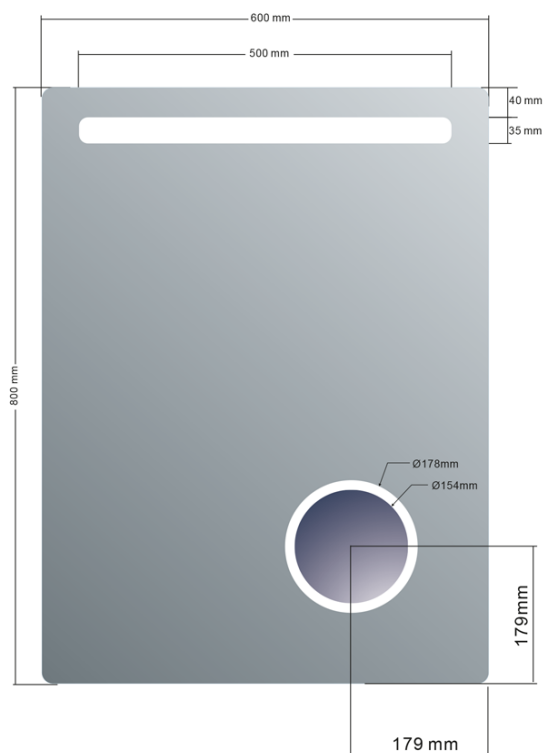

ASTRO mirror with LED lighting 600x800mm, cosmetic mirror

Order code: MIRL2

Basic information

Brand: Sapho
Series: ASTRO

Size

Width: 600 mm
Height: 800 mm

Properties

Mirror type: Mirrors with integrated cosmetic mirror, Illuminated mirrors
Shape: Rectangle
Light Control: Not included
Electrical protection: IP44
LED colour: Daily white (4 000 - 5 000 K)
Luminosity: 798 lm
LED life: 30000 hrs.
Equipment: Corrosion protection
Weight / Piece: 7.3 kg
Packaging: 1 Piece
Warranty: 2 years

Spare parts

LED driver 20W (Order code: SLT20)

Technical sheet

DEPTH: 35mm