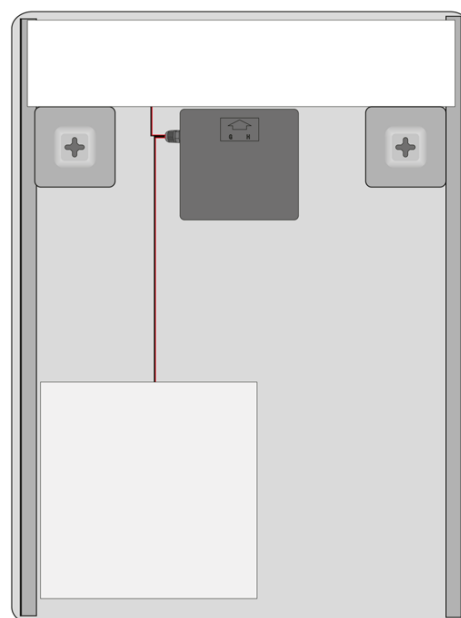

ASTRO mirror with LED lighting 600x800mm, cosmetic mirror

Order code: MIRL2

Basic information

Brand: Sapho
Series: ASTRO

Size

Width: 600 mm
Height: 800 mm

Properties

Mirror type: Mirrors with integrated cosmetic mirror, Illuminated mirrors
Shape: Rectangle
Light Control: Not included
Electrical protection: IP44
LED colour: Daily white (4 000 - 5 000 K)
Luminosity: 798 lm
LED life: 30000 hrs.
Equipment: Corrosion protection
Weight / Piece: 7.3 kg
Packaging: 1 Piece
Warranty: 2 years

Spare parts

LED driver 20W (Order code: SLT20)

Technical sheet

DEPTH: 35mm