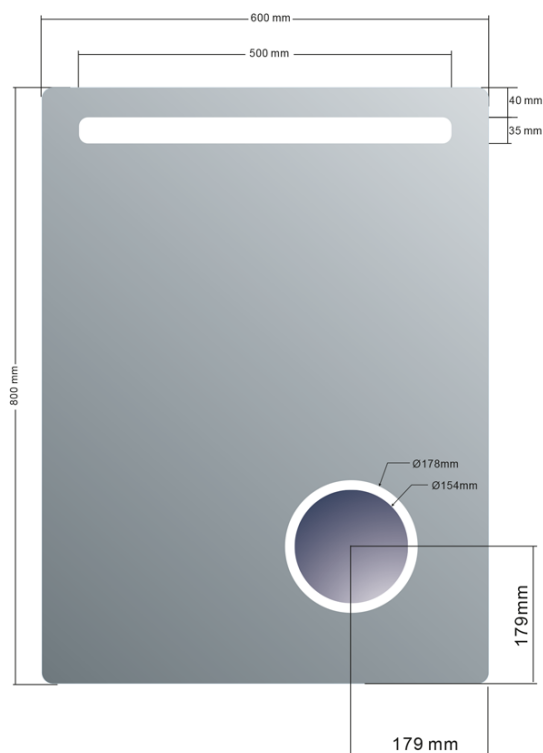

ASTRO mirror with LED lighting 600x800mm, cosmetic mirror

Order code: MIRL2

Basic information

Brand: Sapho
Series: ASTRO

Size

Width: 600 mm
Height: 800 mm

Properties

Mirror type: Mirrors with integrated cosmetic mirror, Illuminated mirrors
Shape: Rectangle
Light Control: Not included
Electrical protection: IP44
LED colour: Daily white (4 000 - 5 000 K)
Luminosity: 798 lm
LED life: 30000 hrs.
Equipment: Corrosion protection
Weight / Piece: 7.3 kg
Packaging: 1 Piece
Warranty: 2 years

Spare parts

LED driver 20W (Order code: SLT20)

Technical sheet

DEPTH: 35mm