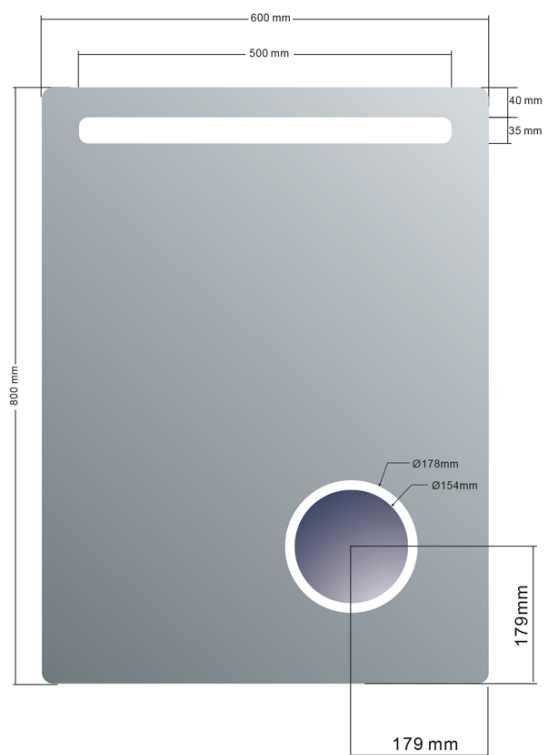

# ASTRO mirror with LED lighting 600x800mm, cosmetic mirror

Order code: MIRL2

## Size

Width: 600 mm  
Height: 800 mm

## Properties

Mirror type: Mirrors with integrated cosmetic mirror, Illuminated mirrors  
Shape: Rectangle  
Light Control: Not included  
Electrical protection: IP44  
LED colour: Daily white (4 000 - 5 000 K)  
Luminosity: 798 lm  
LED life: 30000 hrs.  
Equipment: Corrosion protection  
Weight / Piece: 7.3 kg  
Packaging: 1 Piece  
Warranty: 2 years

## Spare parts

LED driver 20W (Order code: SLT20)

Technical sheet

DEPTH: 35mm