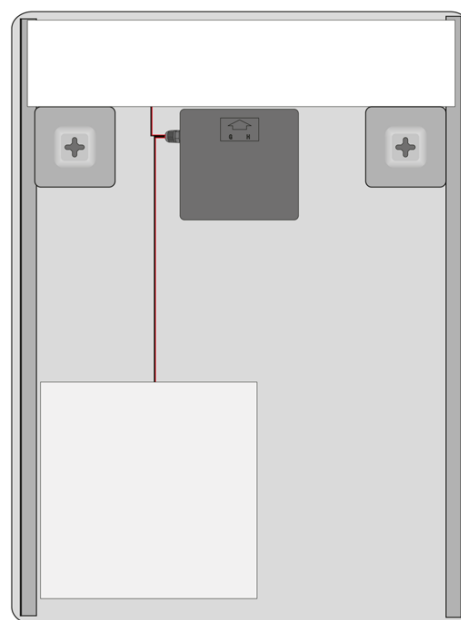

## Size

Width: 600 mm  
Height: 800 mm

## Properties

Mirror type: Mirrors with integrated cosmetic mirror, Illuminated mirrors  
Shape: Rectangle  
Light Control: Not included  
Electrical protection: IP44  
LED colour: Daily white (4 000 - 5 000 K)  
Luminosity: 798 lm  
LED life: 30000 hrs.  
Equipment: Corrosion protection  
Weight / Piece: 7.3 kg  
Packaging: 1 Piece  
Warranty: 2 years

## Spare parts

LED driver 20W (Order code: SLT20)

Technical sheet

DEPTH: 35mm