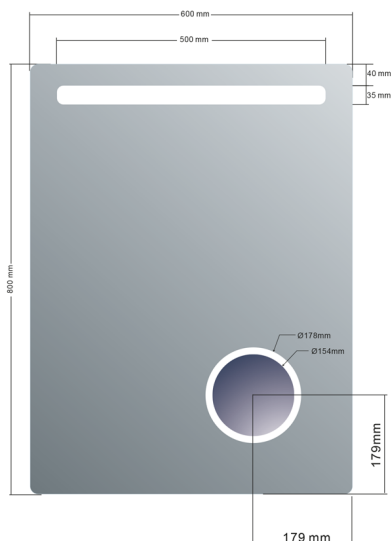

ASTRO mirror with LED lighting 600x800mm, cosmetic mirror

Order code: MIRL2

Size

Width: 600 mm

Height: 800 mm

Properties

Warranty: 2 years

**Technical sheet**

DEPTH: 35mm