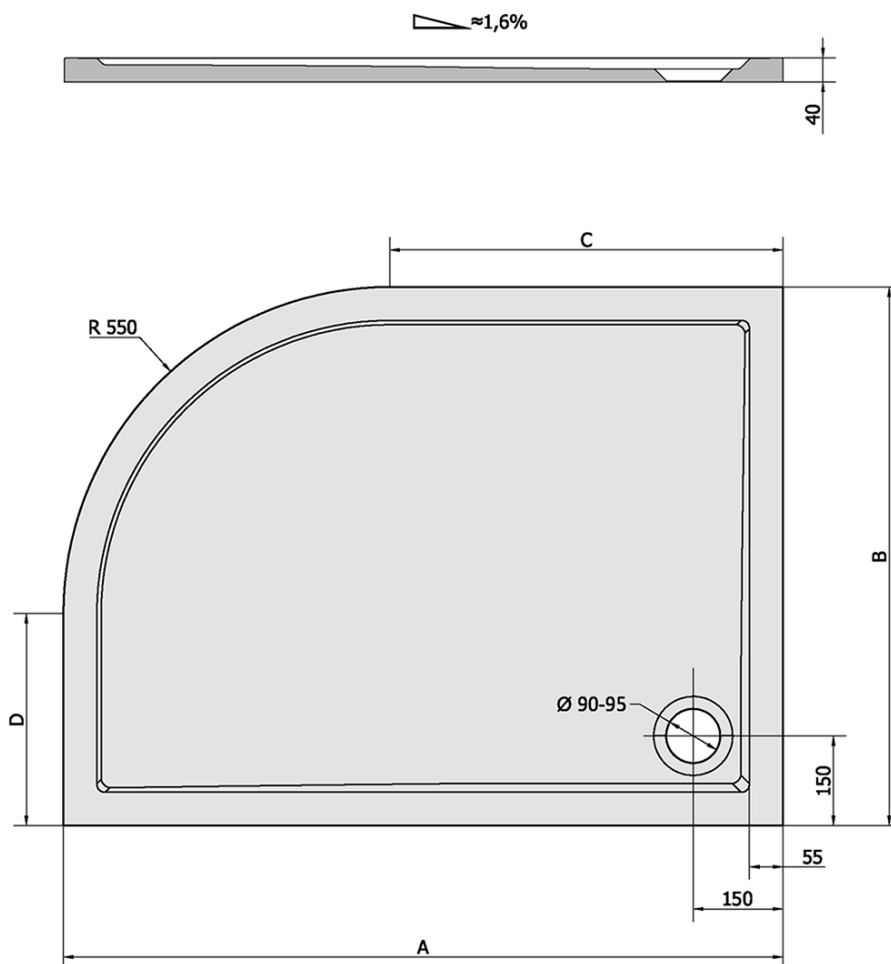

RENA L Quadrant Cast Marble Shower Tray

120x90cm, R550, left, White

Order code: 64611

Basic information

Brand: Polysan
Series: KLASIK

Size

Length: 1200 mm
Width: 900 mm
Height: 40 mm

Properties

Colour: White
Material: Cast marble
Shape: Asymmetric
Waste diameter: 90 mm
Radius: R550
Bottom Relief (surface): Smooth
Weight / Piece: 61.0 kg
Packaging: 1 Piece
Warranty: 2 years

We recommend buy

1 Piece Shower tray waste, dia. 90mm, DN40, polished stainless steel cover (Order code: 1711C)
1 Piece Shower Tray Legs (8 Pcs/Set) (Order code: PV008)

RENA L Quadrant Cast Marble Shower Tray
120x90cm, R550, left, White

Technical sheet

RENA	kod	A	B	C	D
90x80L	72890	900	800	350	250
90x80R	72891	900	800	350	250
100x80L	75511	1000	800	450	250
100x80R	76511	1000	800	450	250
120x90L	64611	1200	900	650	350
120x90R	65611	1200	900	650	350