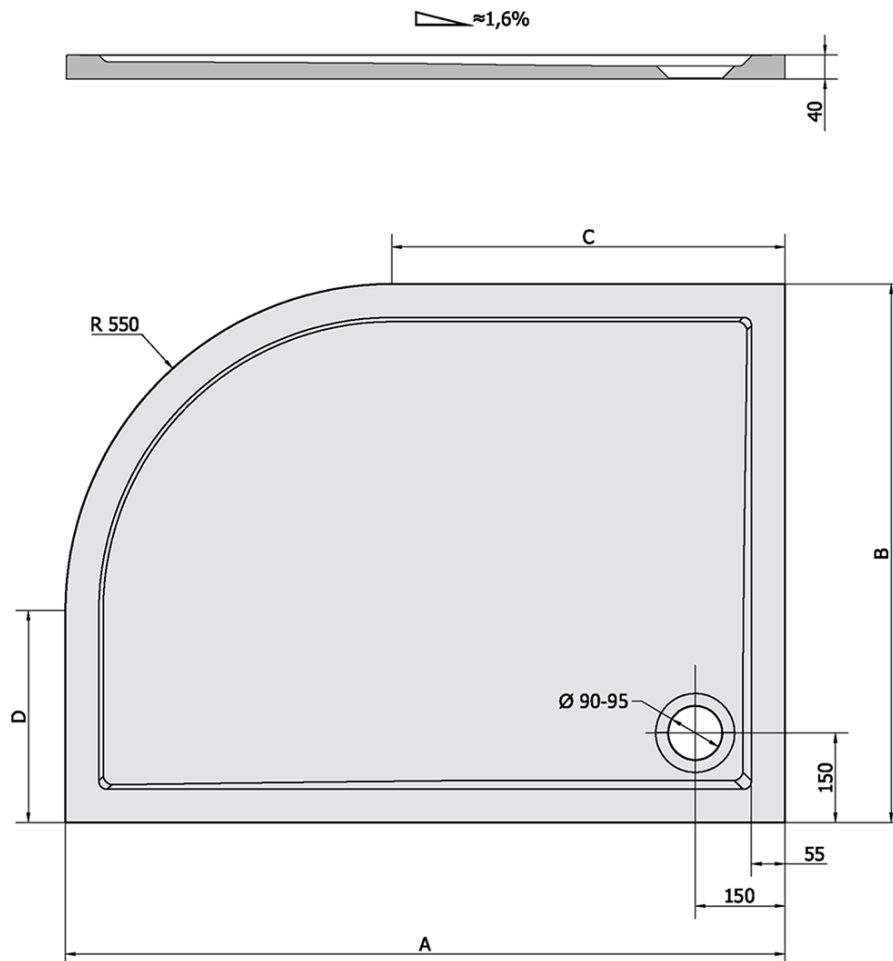

RENA L Quadrant Cast Marble Shower Tray

120x90cm, R550, left, White

Order code: 64611

Basic information

Brand: Polysan
Series: KLASIK

Size

Length: 1200 mm
Width: 900 mm
Height: 40 mm

Properties

Colour: White
Material: Cast marble
Shape: Asymmetric
Waste diameter: 90 mm
Radius: R550
Bottom Relief (surface): Smooth
Weight / Piece: 61.0 kg
Packaging: 1 Piece
Warranty: 2 years

We recommend buy

1 Piece Shower tray siphon, dia. 90mm, DN40, polished stainless steel cover (Order code: 1711C)

1 Piece Shower Tray Legs (8 Pcs/Set) (Order code: PV008)

RENA L Quadrant Cast Marble Shower Tray
120x90cm, R550, left, White

Technical sheet

RENA	kod	A	B	C	D
90x80L	72890	900	800	350	250
90x80R	72891	900	800	350	250
100x80L	75511	1000	800	450	250
100x80R	76511	1000	800	450	250
120x90L	64611	1200	900	650	350
120x90R	65611	1200	900	650	350