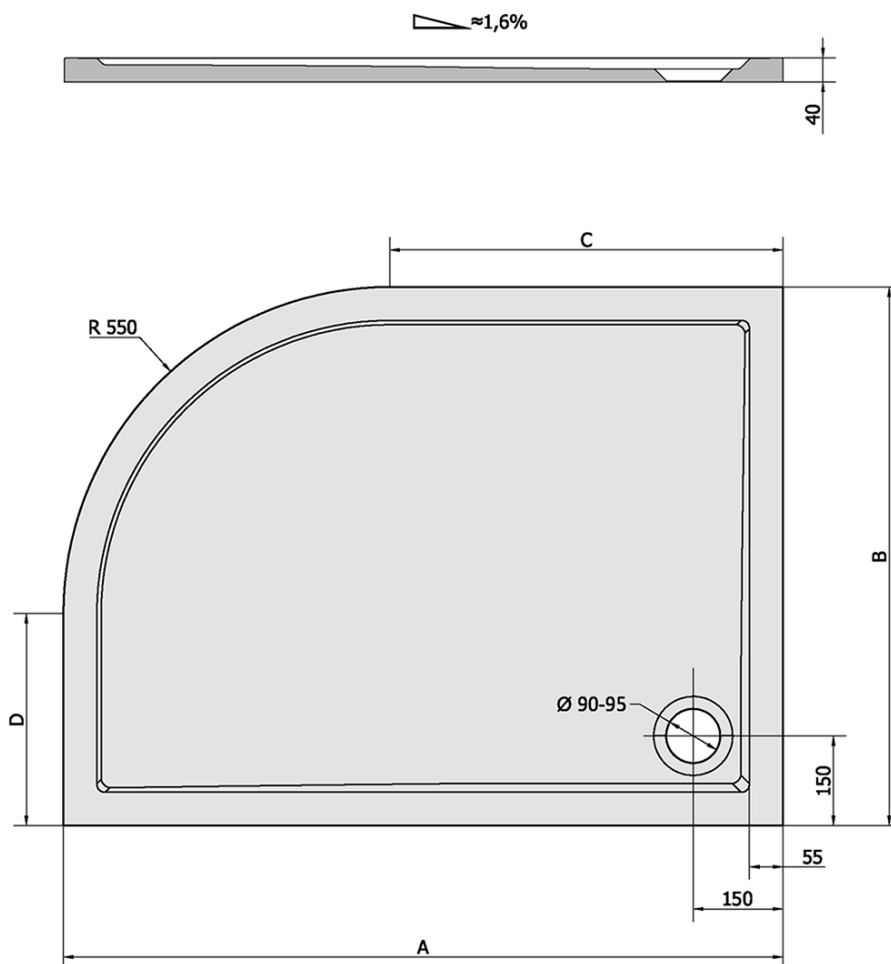

RENA L Quadrant Cast Marble Shower Tray

120x90cm, R550, left, White

Order code: 64611

Basic information

Brand: Polysan
Series: KLASIK

Size

Length: 1200 mm
Width: 900 mm
Height: 40 mm

Properties

Colour: White
Material: Cast marble
Shape: Asymmetric
Waste diameter: 90 mm
Radius: R550
Bottom Relief (surface): Smooth
Weight / Piece: 61.0 kg
Packaging: 1 Piece
Warranty: 2 years

We recommend buy

1 Piece Shower tray siphon, dia. 90mm, DN40, polished stainless steel cover (Order code: 1711C)

1 Piece Shower Tray Legs (8 Pcs/Set) (Order code: PV008)

RENA L Quadrant Cast Marble Shower Tray
120x90cm, R550, left, White

Technical sheet

RENA	kod	A	B	C	D
90x80L	72890	900	800	350	250
90x80R	72891	900	800	350	250
100x80L	75511	1000	800	450	250
100x80R	76511	1000	800	450	250
120x90L	64611	1200	900	650	350
120x90R	65611	1200	900	650	350