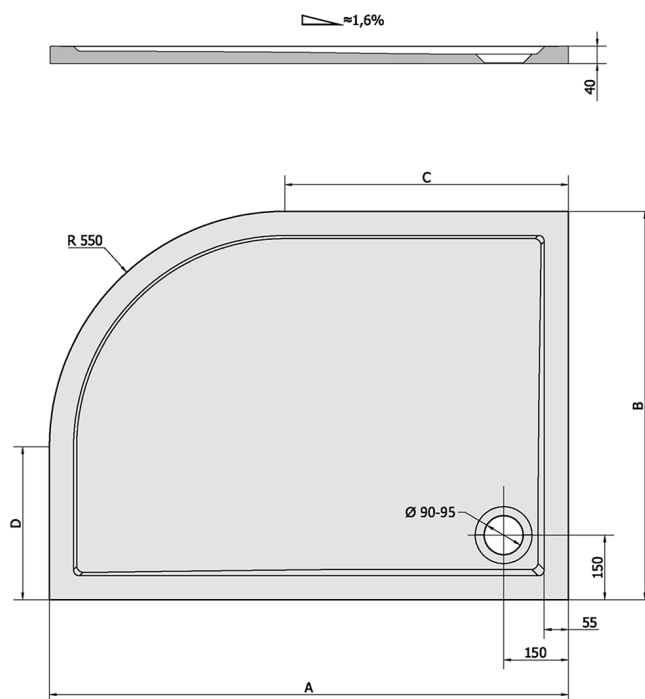

RENA L Quadrant Cast Marble Shower Tray 120x90cm, R550, left, White

Order code: 64611

Size

Length: 1200 mm
Width: 900 mm
Height: 40 mm

Properties

Colour: White
Material: Cast marble
Warranty: 2 years

Technical sheet

RENA	kod	A	B	C	D
90x80L	72890	900	800	350	250
90x80R	72891	900	800	350	250
100x80L	75511	1000	800	450	250
100x80R	76511	1000	800	450	250
120x90L	64611	1200	900	650	350
120x90R	65611	1200	900	650	350