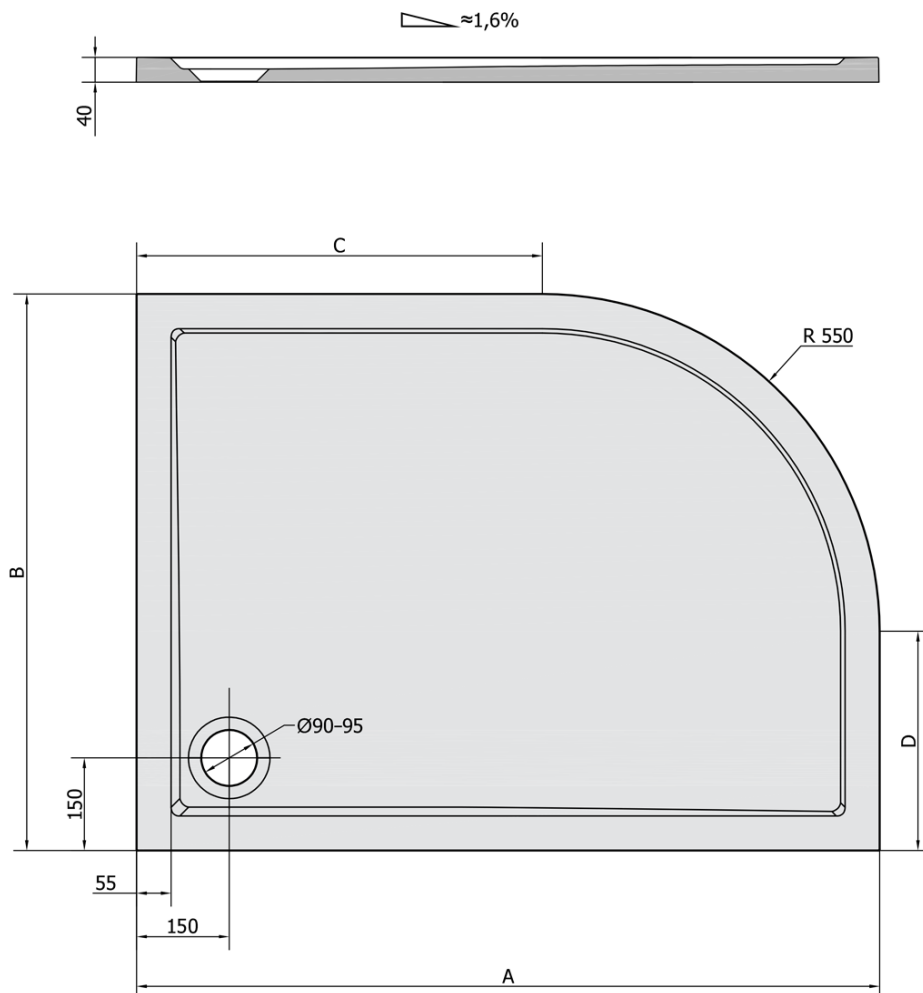

RENA R Quadrant Cast Marble Shower Tray

120x90cm, R550, right, White

Order code: 65611

Basic information

Brand: Polysan

Series: KLASIK

Size

Length: 1200 mm

Width: 900 mm

Height: 40 mm

Properties

Colour: White

Material: Cast marble

Shape: Asymmetric

Waste diameter: 90 mm

Radius: R550

Bottom Relief
(surface): Smooth

Weight / Piece: 61.0 kg

Packaging: 1 Piece

Warranty: 2 years

We recommend buy

1 Piece Shower tray siphon, dia. 90mm, DN40, polished stainless steel cover (Order code: 1711C)

1 Piece Shower Tray Legs (8 Pcs/Set) (Order code: PV008)

RENA R Quadrant Cast Marble Shower Tray
120x90cm, R550, right, White

Technical sheet

RENA	kod	A	B	C	D
90x80L	72890	900	800	350	250
90x80R	72891	900	800	350	250
100x80L	75511	1000	800	450	250
100x80R	76511	1000	800	450	250
120x90L	64611	1200	900	650	350
120x90R	65611	1200	900	650	350