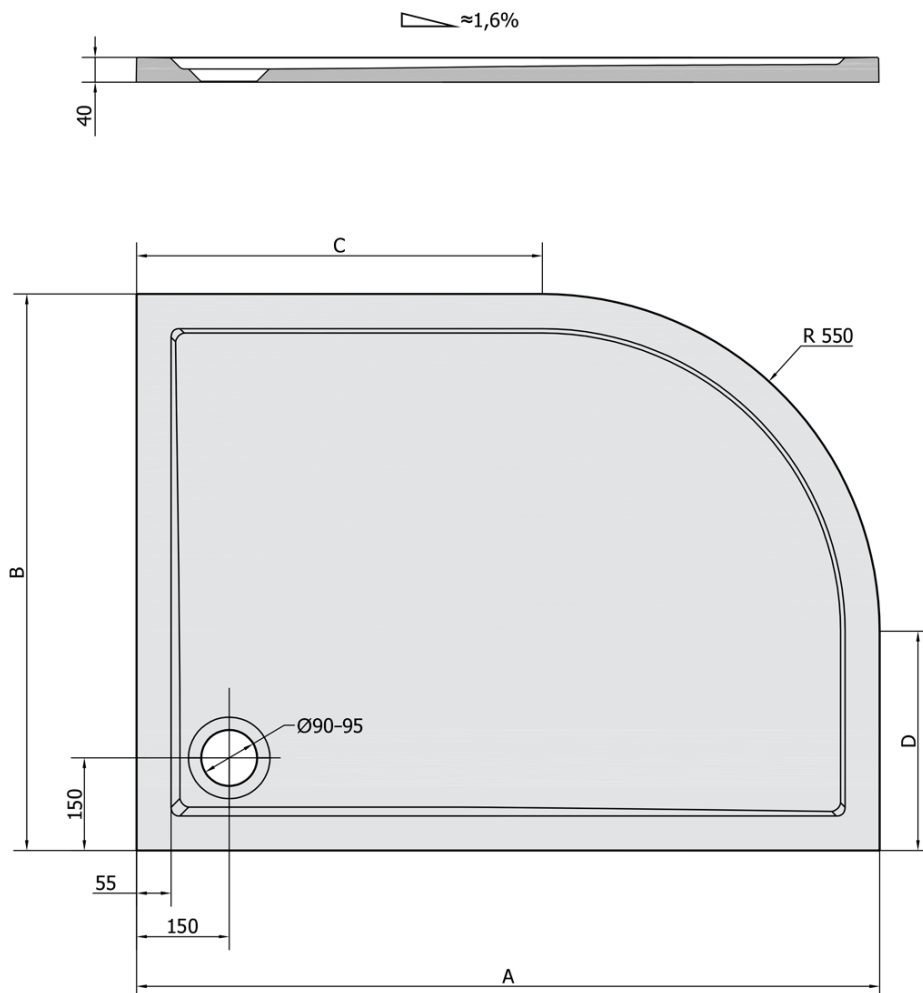

RENA R Quadrant Cast Marble Shower Tray

120x90cm, R550, right, White

Order code: 65611

Basic information

Brand: Polysan
Series: KLASIK

Size

Length: 1200 mm
Width: 900 mm
Height: 40 mm

Properties

Colour: White
Material: Cast marble
Shape: Asymmetric
Waste diameter: 90 mm
Radius: R550
Bottom Relief (surface): Smooth
Weight / Piece: 61.0 kg
Packaging: 1 Piece
Warranty: 2 years

RENA R Quadrant Cast Marble Shower Tray
120x90cm, R550, right, White

Technical sheet

RENA	kod	A	B	C	D
90x80L	72890	900	800	350	250
90x80R	72891	900	800	350	250
100x80L	75511	1000	800	450	250
100x80R	76511	1000	800	450	250
120x90L	64611	1200	900	650	350
120x90R	65611	1200	900	650	350