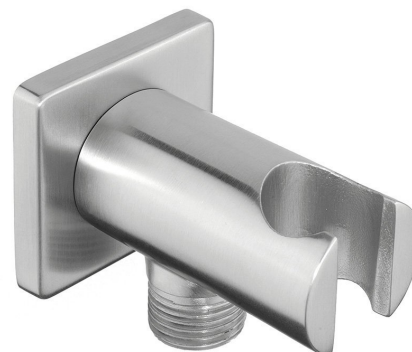

MINIMAL Shower Hose Outlet/Connector/Bracket, stainless steel matt

Order code: MI035

Basic information

Brand: Sapho
Series: MINIMAL

Size

Width: 50 mm
Height: 50 mm
Depth: 90 mm

Properties

Colour: Stainless steel
Material: Stainless steel
Shape: Circular
Installation: Wall-mounted
Equipment: Fixed
Weight / Piece: 0.35 kg
Packaging: 1 Piece
Warranty: 2 years

Spare parts

UAK 6 bathroom accessories fixing kit, screw 4,5x60 (Order code: 40015)

Technical sheet