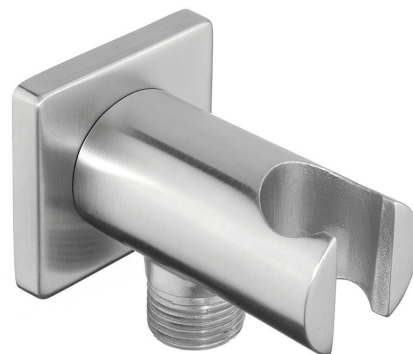

## MINIMAL Shower Hose Outlet/Connector/Bracket, stainless steel matt

Order code: MI035

### Basic information

Brand: Sapho  
Series: MINIMAL

### Size

Width: 50 mm  
Height: 50 mm  
Depth: 90 mm

### Properties

Colour: Stainless steel  
Material: Stainless steel  
Shape: Circular  
Installation: Wall-mounted  
Equipment: Fixed  
Weight / Piece: 0.35 kg  
Packaging: 1 Piece  
Warranty: 2 years