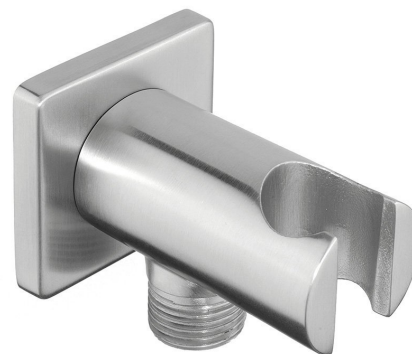

## MINIMAL Shower Hose Outlet/Connector/Bracket, stainless steel matt

Order code: MI035

### Basic information

Brand: Sapho  
Series: MINIMAL

### Size

Width: 50 mm  
Height: 50 mm  
Depth: 90 mm

### Properties

Colour: Stainless steel  
Material: Stainless steel  
Shape: Circular  
Installation: Wall-mounted  
Equipment: Fixed  
Weight / Piece: 0.35 kg  
Packaging: 1 Piece  
Warranty: 2 years