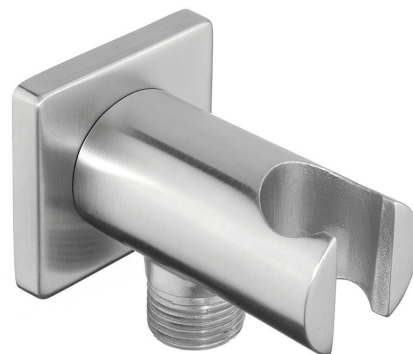

MINIMAL Shower Hose Outlet/Connector/Bracket, stainless steel matt

Order code: MI035

Basic information

Brand: Sapho
Series: MINIMAL

Size

Width: 50 mm
Height: 50 mm
Depth: 90 mm

Properties

Colour: Stainless steel
Material: Stainless steel
Shape: Circular
Installation: Wall-mounted
Equipment: Fixed
Weight / Piece: 0.35 kg
Packaging: 1 Piece
Warranty: 2 years

Spare parts

UAK 6 bathroom accessories fixing kit, screw 4,5x60 (Order code: 40015)

Technical sheet