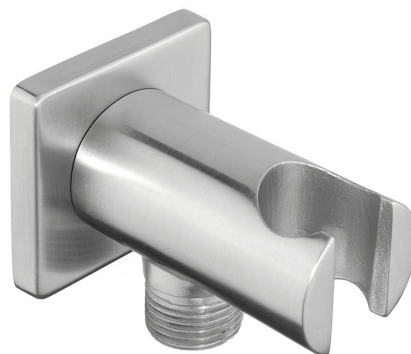

# MINIMAL Shower Hose Outlet/Connector/Bracket, stainless steel matt

Order code: MI035

## Basic information

Brand: Sapho  
Series: MINIMAL

## Size

Width: 50 mm  
Height: 50 mm  
Depth: 90 mm

## Properties

Colour: Stainless steel  
Material: Stainless steel  
Shape: Circular  
Installation: Wall-mounted  
Equipment: Fixed  
Weight / Piece: 0.35 kg  
Packaging: 1 Piece  
Warranty: 2 years