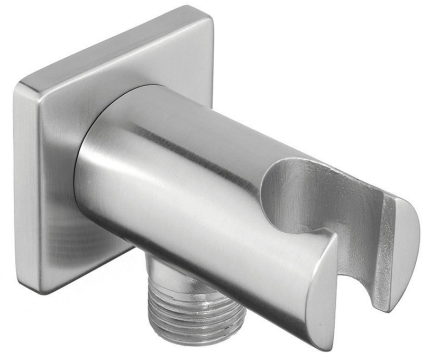

MINIMAL Shower Hose Outlet/Connector/Bracket, stainless steel matt

Order code: MI035

Size

Width: 50 mm
 Height: 50 mm
 Depth: 90 mm

Properties

Colour: Stainless steel
 Material: Stainless steel
 Warranty: 2 years