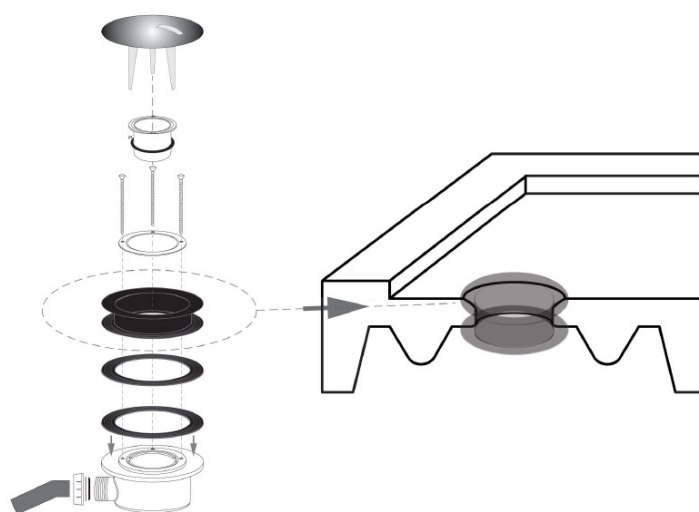

RETRO shower tray waste, dia. 90mm, chrome cover

Order code: 905601

Size

Height: 75 mm

Properties

Colour: Chrome

Material: Plastic

Warranty: 2 years

Technical sheet

9056 Piletta sifonata per piatti doccia foro Ø 90
Shower tray drain plug Ø 90