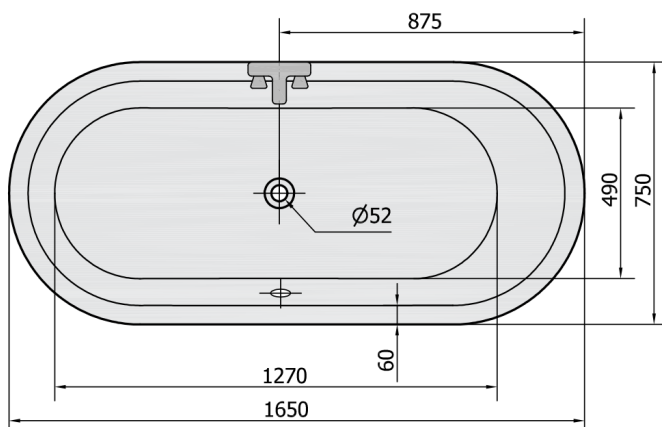

ASTRA OW Freestanding Bath 165x75x61cm, White, Panel Oak Chateau

Order code: 30939-H3304

Size

Length: 1650 mm
 Width: 750 mm
 Height: 610 mm
 Volume: 255 l

Properties

Colour: Brown
 Material: Acrylate
 Decor: white/oak chateau
 Warranty: 2 years

Technical sheet

VOLUME 255L