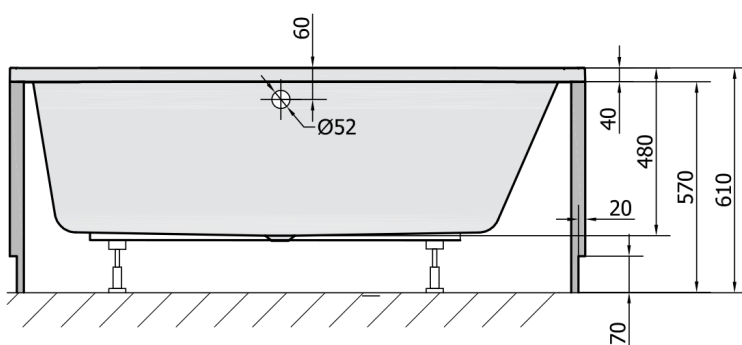

ASTRA OW Freestanding Bath 165x75x61cm, White, Panel Oak Chateau

Order code: 30939-H3304

Size

Length: 1650 mm
 Width: 750 mm
 Height: 610 mm
 Volume: 255 l

Properties

Colour: Brown
 Material: Acrylate
 Decor: white/oak chateau
 Warranty: 2 years

Technical sheet

VOLUME 255L