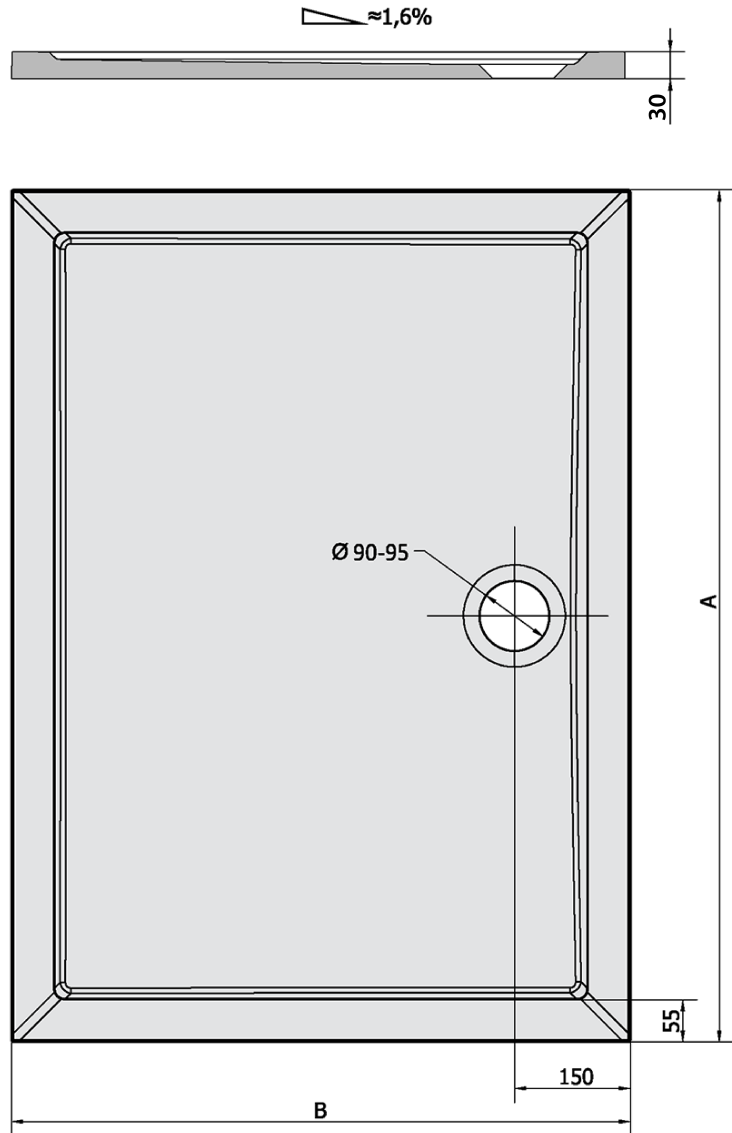

KARIA Cast Marble Shower Tray 90x80cm, White

Order code: 63511

Basic information

Brand: Polysan

Series: KLASIK

Size

Length: 900 mm

Width: 800 mm

Height: 30 mm

Properties

Colour: White

Material: Cast marble

Shape: Rectangular

Waste diameter: 90 mm

Bottom Relief
(surface): Smooth

Weight / Piece: 45.93 kg

Packaging: 1 Piece

Warranty: 2 years

We recommend buy

1 Piece Shower tray siphon, dia. 90mm, DN40, polished stainless steel cover (Order code: 1711C)

1 Piece Shower Tray Legs (6 Pcs/Set) (Order code: PV006)

Technical sheet

KARIA	kod	A	B
80x70	11091	800	700
90x70	44511	900	700
90x80	63511	900	800
100x70	71565	1000	700
100x80	45511	1000	800
100x90	51111	1000	900
110x80	46511	1100	800
110x90	59111	1100	900
120x70	47511	1200	700
120x80	48511	1200	800
120x90	49511	1200	900
120x100	26611	1200	1000