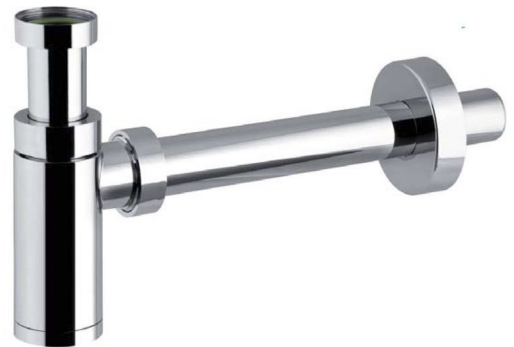

KING washbasin siphon 5/4", drain 32mm, ABS/chrome

Order code: 0595PR25K7

Properties

Warranty: 2 years
Colour: Chrome
Material: Plastic

Technical sheet