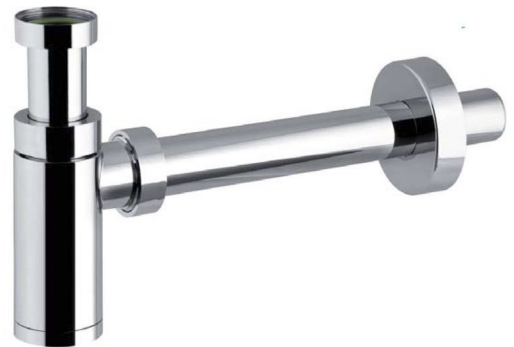

## KING Washbasin Bottle Trap 5/4" dia 32mm, ABS/chrome

Order code: 0595PR25K7

### Properties

Colour: Chrome  
Material: Plastic  
Warranty: 2 years