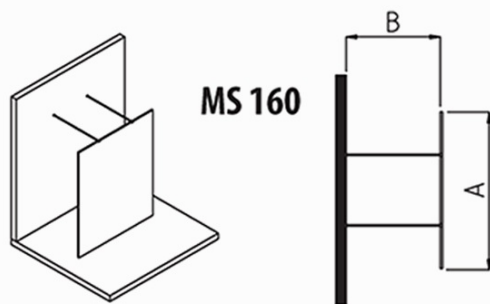

MODULAR Shower, Dimensions mm: A852 B850-1050 H2000

Order code: MS160B

Size

Width: 850 mm

Height: 2000 mm

Properties

Warranty: 7 years

Technical sheet

MS160B

852

850-1050

2000