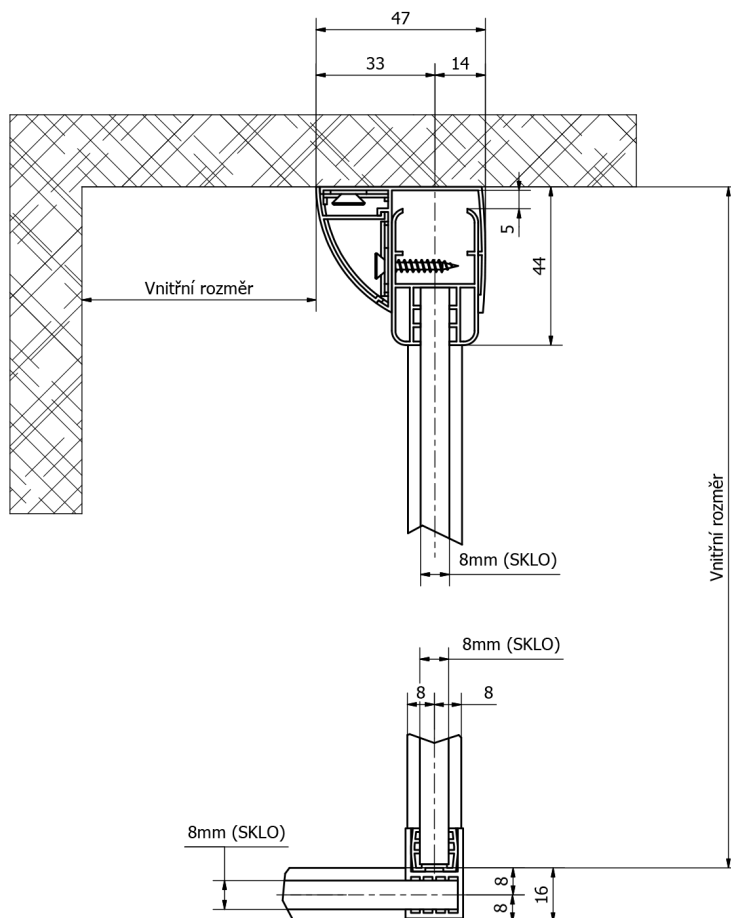

MODULAR Shower, Dimensions mm: A852 B850-1050 H2000

Order code: MS160B

Size

Width: 850 mm

Height: 2000 mm

Properties

Warranty: 7 years

Technical sheet

MS160B

852

850-1050

2000