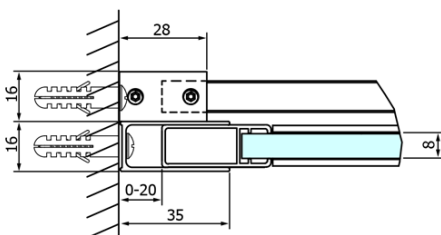

DRAGON Shower Door 1400mm, clear glass

Order code: GD4614

Basic information

Brand: Gelco
Series: DRAGON

Size

Width: 1400 mm
Height: 2000 mm

Properties

Profile colour: Chrome - polished aluminum
Shape: Alcove door
Type of opening: Sliding door
Opening direction: Versatile
Opening width: 570 mm
Glass colour: TRANSPARENT glass
Glass finish: Coated glass
Glass thickness: 8 mm
Installation width from: 1320 mm
Installation width up to: 1410 mm
Properties: Frameless design
Weight / Piece: 64.378 kg
Packaging: 1 Piece
Warranty: 3 years

Spare parts

DRAGON magnetic seal (Order code: NDGD03)
DRAGON mounting kit (Order code: NDGD04)
DRAGON, FONDURA, ALTIS bottom seal, 1000 mm (Order code: NDGD02)
DRAGON handle (Order code: NDGD-MADLO)
DRAGON (Order code: NDGD05)
ALTIS/ROLLS/DRAGON set of screw covers (Order code: NDAL03)

Technical sheet

MODEL	A	B	C
GD4611	1020-1110	510	420
GD4612	1120-1210	560	470
GD4613	1220-1310	610	520
GD4614	1320-1410	660	570
GD4615	1420-1510	710	620
GD4616	1520-1610	760	670

MODEL	A	C	D
GD4611	1020-1110	510	420
GD4612	1120-1210	560	470
GD4613	1220-1310	610	520
GD4614	1320-1410	660	570
GD4615	1420-1510	710	620
GD4616	1520-1610	760	670