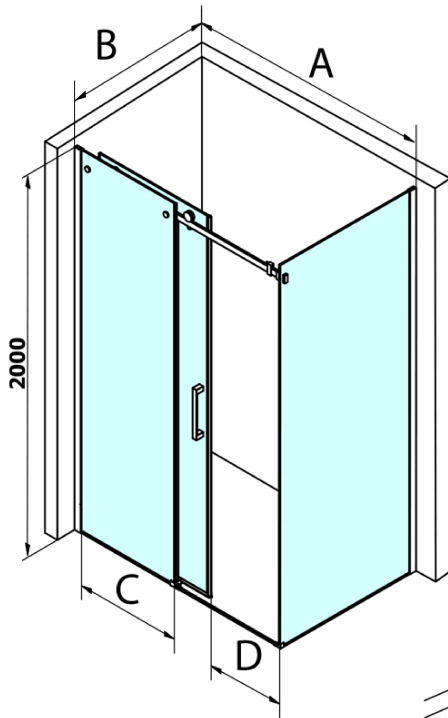

DRAGON Shower Door 1400mm, clear glass

Order code: GD4614

Basic information

Brand: Gelco
Series: DRAGON

Size

Width: 1400 mm
Height: 2000 mm

Properties

Profile colour: Chrome - polished aluminum
Shape: Alcove door
Type of opening: Sliding door
Opening direction: Versatile
Opening width: 570 mm
Glass colour: TRANSPARENT glass
Glass finish: Coated glass
Glass thickness: 8 mm
Installation width from: 1320 mm
Installation width up to: 1410 mm
Properties: Frameless design
Weight / Piece: 64.378 kg
Packaging: 1 Piece
Warranty: 3 years

Spare parts

DRAGON magnetic seal (Order code: NDGD03)
DRAGON mounting kit (Order code: NDGD04)
DRAGON, FONDURA, ALTIS bottom seal, 1000 mm (Order code: NDGD02)
DRAGON handle (Order code: NDGD-MADLO)
DRAGON (Order code: NDGD05)
ALTIS/ROLLS/DRAGON set of screw covers (Order code: NDAL03)

Technical sheet

MODEL	A	B	C
GD4611	1020-1110	510	420
GD4612	1120-1210	560	470
GD4613	1220-1310	610	520
GD4614	1320-1410	660	570
GD4615	1420-1510	710	620
GD4616	1520-1610	760	670

MODEL	A	C	D
GD4611	1020-1110	510	420
GD4612	1120-1210	560	470
GD4613	1220-1310	610	520
GD4614	1320-1410	660	570
GD4615	1420-1510	710	620
GD4616	1520-1610	760	670