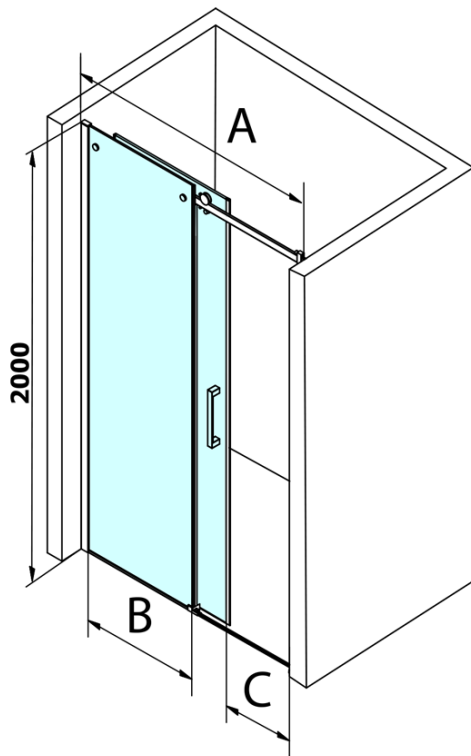

Technical sheet

MODEL	A	B	C
GD4611	1020-1110	510	420
GD4612	1120-1210	560	470
GD4613	1220-1310	610	520
GD4614	1320-1410	660	570
GD4615	1420-1510	710	620
GD4616	1520-1610	760	670