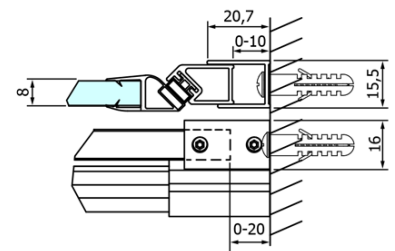

DRAGON Shower Door 1400mm, clear glass

Order code: GD4614

Basic information

Brand: Gelco
Series: DRAGON

Size

Width: 1400 mm
Height: 2000 mm

Properties

Profile colour: Chrome - polished aluminum
Shape: Alcove door
Type of opening: Sliding door
Opening direction: Versatile
Opening width: 570 mm
Glass colour: TRANSPARENT glass
Glass finish: Coated glass
Glass thickness: 8 mm
Installation width from: 1320 mm
Installation width up to: 1410 mm
Properties: Frameless design
Weight / Piece: 64.378 kg
Packaging: 1 Piece
Warranty: 3 years

Spare parts

DRAGON magnetic seal (Order code: NDGD03)
DRAGON mounting kit (Order code: NDGD04)
DRAGON, FONDURA, ALTIS bottom seal, 1000 mm (Order code: NDGD02)
DRAGON handle (Order code: NDGD-MADLO)
DRAGON (Order code: NDGD05)
ALTIS/ROLLS/DRAGON set of screw covers (Order code: NDAL03)

Technical sheet

MODEL	A	B	C
GD4611	1020-1110	510	420
GD4612	1120-1210	560	470
GD4613	1220-1310	610	520
GD4614	1320-1410	660	570
GD4615	1420-1510	710	620
GD4616	1520-1610	760	670

MODEL	A	C	D
GD4611	1020-1110	510	420
GD4612	1120-1210	560	470
GD4613	1220-1310	610	520
GD4614	1320-1410	660	570
GD4615	1420-1510	710	620
GD4616	1520-1610	760	670