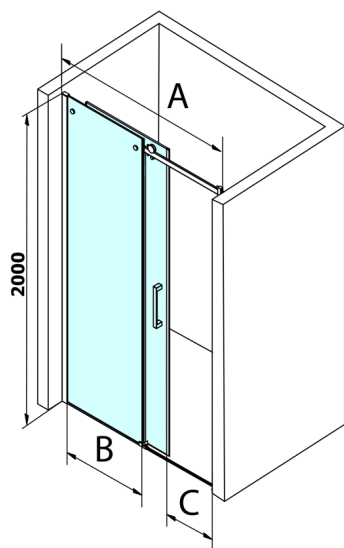

DRAGON Shower Door 1400mm, clear glass

Order code: GD4614

Size

Width: 1400 mm

Height: 2000 mm

Properties

Warranty: 3 years

Technical sheet

MODEL	A	B	C
GD4611	1020-1110	510	420
GD4612	1120-1210	560	470
GD4613	1220-1310	610	520
GD4614	1320-1410	660	570
GD4615	1420-1510	710	620
GD4616	1520-1610	760	670

MODEL	A	C	D
GD4611	1020-1110	510	420
GD4612	1120-1210	560	470
GD4613	1220-1310	610	520
GD4614	1320-1410	660	570
GD4615	1420-1510	710	620
GD4616	1520-1610	760	670