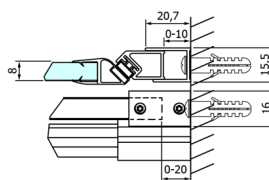

DRAGON Shower Door 1400mm, clear glass

Order code: GD4614

Size

Width: 1400 mm

Height: 2000 mm

Properties

Warranty: 3 years

Technical sheet

MODEL	A	B	C
GD4611	1020-1110	510	420
GD4612	1120-1210	560	470
GD4613	1220-1310	610	520
GD4614	1320-1410	660	570
GD4615	1420-1510	710	620
GD4616	1520-1610	760	670

MODEL	A	C	D
GD4611	1020-1110	510	420
GD4612	1120-1210	560	470
GD4613	1220-1310	610	520
GD4614	1320-1410	660	570
GD4615	1420-1510	710	620
GD4616	1520-1610	760	670

MODEL	B
GD7270	680-700
GD7280	780-800
GD7290	880-900
GD7210	980-1000