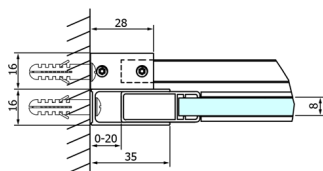

DRAGON Shower Door 1400mm, clear glass

Order code: GD4614

Size

Width: 1400 mm

Height: 2000 mm

Properties

Warranty: 3 years

Technical sheet

MODEL	A	B	C
GD4611	1020-1110	510	420
GD4612	1120-1210	560	470
GD4613	1220-1310	610	520
GD4614	1320-1410	660	570
GD4615	1420-1510	710	620
GD4616	1520-1610	760	670

MODEL	A	C	D
GD4611	1020-1110	510	420
GD4612	1120-1210	560	470
GD4613	1220-1310	610	520
GD4614	1320-1410	660	570
GD4615	1420-1510	710	620
GD4616	1520-1610	760	670