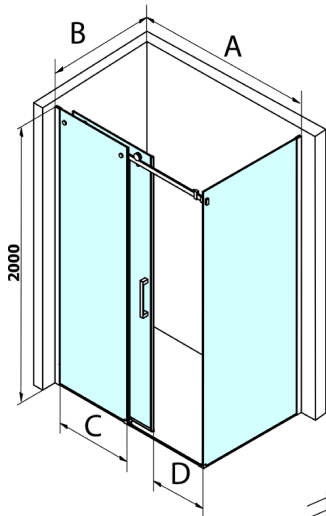

DRAGON Shower Door 1400mm, clear glass

Order code: GD4614

Size

Width: 1400 mm

Height: 2000 mm

Properties

Warranty: 3 years

Technical sheet

MODEL	A	B	C
GD4611	1020-1110	510	420
GD4612	1120-1210	560	470
GD4613	1220-1310	610	520
GD4614	1320-1410	660	570
GD4615	1420-1510	710	620
GD4616	1520-1610	760	670

MODEL	A	C	D
GD4611	1020-1110	510	420
GD4612	1120-1210	560	470
GD4613	1220-1310	610	520
GD4614	1320-1410	660	570
GD4615	1420-1510	710	620
GD4616	1520-1610	760	670